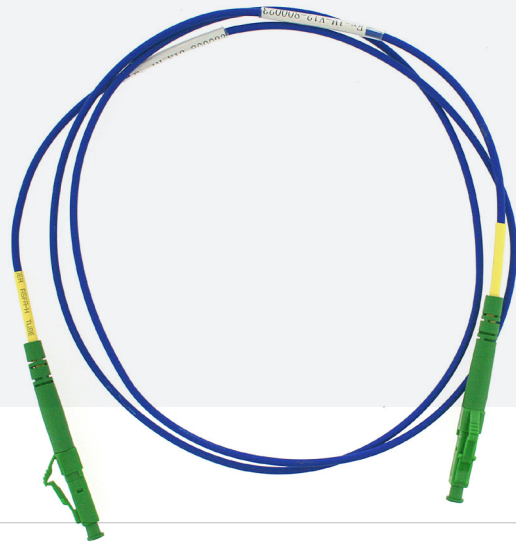

G657A2 MONOMODE PATCHCORD

GGM SPG6LCA5M

LC/APC to LC/APC
5 m
simplex
blue colour

FEATURES

Cable diameter :	2mm
Il/rl test report :	Included
Other lengths and configurations :	On demand
Jacket :	LSOH
Reinforcement :	Aramid yarns
Fibre optic category :	Single mode
Category :	OS2
Fibre count :	1
Shield type :	Simplex
Length :	5 m
Connector A :	LC
Connector B :	LC
APC-version connection 1 :	Yes
APC-version connection 2 :	Yes
Jacket colour :	Blue
Boot :	Put-on
Fire retardant :	acc. EN 50265-2-1

PART NUMBER	DESCRIPTION
GGM SPG6LCA5M	G657 9/125 singlemode LC/APC to LC/APC 5 meters simplex patchcord, blue colour