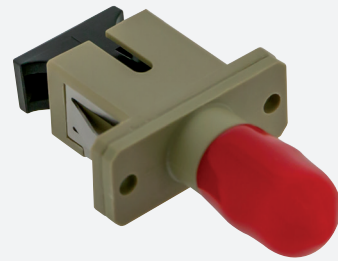

MULTIMODE CONNECTOR

GGM RACTCM

SC/ST simplex multimode adaptor
Plastic body
Grey colour
Ceramic sleeve

Fiber optic adapters (or bulkheads) allow two fibers equipped with connectors (pre-connectorized optical fibers, patchcords, etc...) to be connected to each other, via a ceramic sleeve.

This process ensures optimized insertion loss and reflectance at the point of contact.

FEATURES

Sleeve :	Ceramic
Connector format :	ST/SC simplex
Adapted type of fibre :	Multi mode
Connector A :	SC
Connector B :	ST
Housing material :	Metal
Sleeve material :	Metal
Connection method :	Screw/snap in
Colour :	Other

PART NUMBER	DESCRIPTION
GGM RACTCM	SC/ST simplex multimode adaptor, plastic body, grey colour, ceramic sleeve