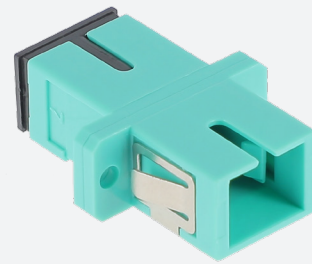

MULTIMODE CONNECTOR

GGM RACCCPAQUA

SC simplex multimode adaptor
Plastic body
Aqua colour
Ceramic sleeve

Fiber optic adapters (or bulkheads) allow two fibers equipped with connectors (pre-connectorized optical fibers, patchcords, etc...) to be connected to each other, via a ceramic sleeve.

This process ensures optimized insertion loss and reflectance at the point of contact.

FEATURES

Connector format :	SC simplex
Adapted type of fibre :	Multi mode
Connector A :	SC
Connector B :	SC
Housing material :	Plastic
Sleeve material :	Ceramics
Connection method :	Screw/snap in
Colour :	Turquoise

PART NUMBER	DESCRIPTION
GGM RACCCPAQUA	SC simplex multimode adaptor, plastic body, aqua colour, ceramic sleeve