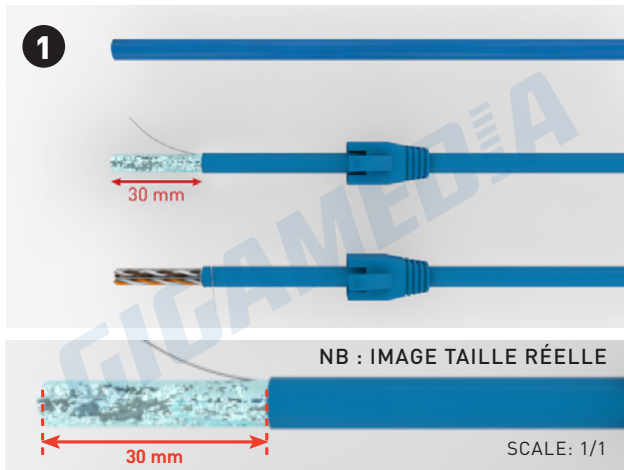

## GGM PLUGC6SRIGB

Fr - Lot de 10 modular plug RJ45 CAT6/Ea blindé  
et manchons bleus

Uk - Pack of 10 RJ45 modular plug CAT6/Ea STP  
with blue boots

**GGM** Plug

Enr: 51 476 24

[www.gigamedia.net](http://www.gigamedia.net)

3 7 0 0 5 7 5 9 3 4 8 1 2

**CONVENTIONS DE CÂBLAGE (PLUG WIRING TERMINATION)**

<b>568A</b>	<b>568B</b>
1. BLANC-VERT (WHITE-GREEN)	1. BLANC-ORANGE (WHITE-ORANGE)
2. VERT (GREEN)	2. ORANGE (ORANGE)
3. BLANC-ORANGE (WHITE-ORANGE)	3. BLANC-VERT (WHITE-GREEN)
4. BLEU (BLUE)	4. BLEU (BLUE)
5. BLANC-BLEU (WHITE-BLUE)	5. BLANC-BLEU (WHITE-BLUE)
6. ORANGE (ORANGE)	6. VERT (GREEN)
7. BLANC-MARRON (WHITE-BROWN)	7. BLANC-MARRON (WHITE-BROWN)
8. MARRON (BROWN)	8. MARRON (BROWN)