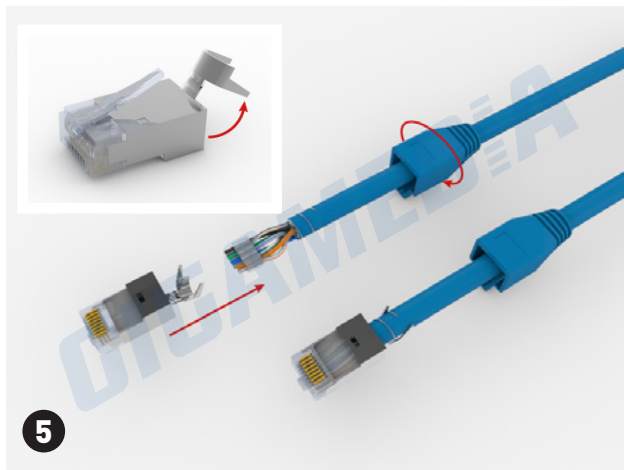

## GGM PLUGC6SRIGB

Fr - Lot de 10 modular plug RJ45 CAT6/Ea blindé  
et manchons bleus

Uk - Pack of 10 RJ45 modular plug CAT6/Ea STP  
with blue boots

**GGM** Plug

Enr: 51 476 24

[www.gigamedia.net](http://www.gigamedia.net)

3 7 0 0 5 7 5 9 3 4 8 1 2

**CONVENTIONS DE CÂBLAGE (PLUG WIRING TERMINATION)**

<b>568A</b>	<b>568B</b>
1. BLANC-VERT (WHITE-GREEN)	1. BLANC-ORANGE (WHITE-ORANGE)
2. VERT (GREEN)	2. ORANGE (ORANGE)
3. BLANC-ORANGE (WHITE-ORANGE)	3. BLANC-VERT (WHITE-GREEN)
4. BLEU (BLUE)	4. BLEU (BLUE)
5. BLANC-BLEU (WHITE-BLUE)	5. BLANC-BLEU (WHITE-BLUE)
6. ORANGE (ORANGE)	6. VERT (GREEN)
7. BLANC-MARRON (WHITE-BROWN)	7. BLANC-MARRON (WHITE-BROWN)
8. MARRON (BROWN)	8. MARRON (BROWN)