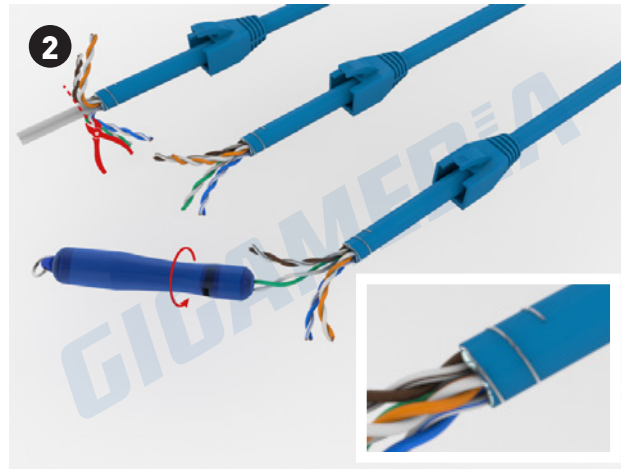

## GGM PLUGC6SRIGB

Fr - Lot de 10 modular plug RJ45 CAT6/Ea blindé  
et manchons bleus

Uk - Pack of 10 RJ45 modular plug CAT6/Ea STP  
with blue boots

**GGM** Plug

Enr: 51 476 24

[www.gigamedia.net](http://www.gigamedia.net)

3 7 0 0 5 7 5 9 3 4 8 1 2

**CONVENTIONS DE CÂBLAGE (PLUG WIRING TERMINATION)**

<b>568A</b>	<b>568B</b>
1. BLANC-VERT (WHITE-GREEN)	1. BLANC-ORANGE (WHITE-ORANGE)
2. VERT (GREEN)	2. ORANGE (ORANGE)
3. BLANC-ORANGE (WHITE-ORANGE)	3. BLANC-VERT (WHITE-GREEN)
4. BLEU (BLUE)	4. BLEU (BLUE)
5. BLANC-BLEU (WHITE-BLUE)	5. BLANC-BLEU (WHITE-BLUE)
6. ORANGE (ORANGE)	6. VERT (GREEN)
7. BLANC-MARRON (WHITE-BROWN)	7. BLANC-MARRON (WHITE-BROWN)
8. MARRON (BROWN)	8. MARRON (BROWN)