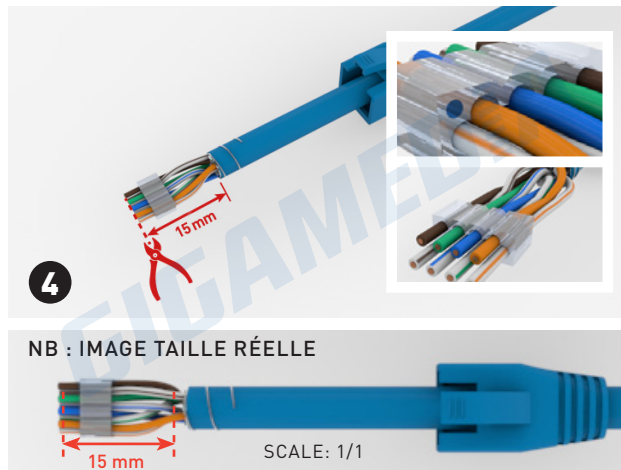

## GGM PLUGC6SRIGB

Fr - Lot de 10 modular plug RJ45 CAT6/Ea blindé  
et manchons bleus

Uk - Pack of 10 RJ45 modular plug CAT6/Ea STP  
with blue boots

**GGM** Plug

Enr: 51 476 24

[www.gigamedia.net](http://www.gigamedia.net)

3 7 0 0 5 7 5 9 3 4 8 1 2

**CONVENTIONS DE CÂBLAGE (PLUG WIRING TERMINATION)**

<b>568A</b>	<b>568B</b>
1. BLANC-VERT (WHITE-GREEN)	1. BLANC-ORANGE (WHITE-ORANGE)
2. VERT (GREEN)	2. ORANGE (ORANGE)
3. BLANC-ORANGE (WHITE-ORANGE)	3. BLANC-VERT (WHITE-GREEN)
4. BLEU (BLUE)	4. BLEU (BLUE)
5. BLANC-BLEU (WHITE-BLUE)	5. BLANC-BLEU (WHITE-BLUE)
6. ORANGE (ORANGE)	6. VERT (GREEN)
7. BLANC-MARRON (WHITE-BROWN)	7. BLANC-MARRON (WHITE-BROWN)
8. MARRON (BROWN)	8. MARRON (BROWN)