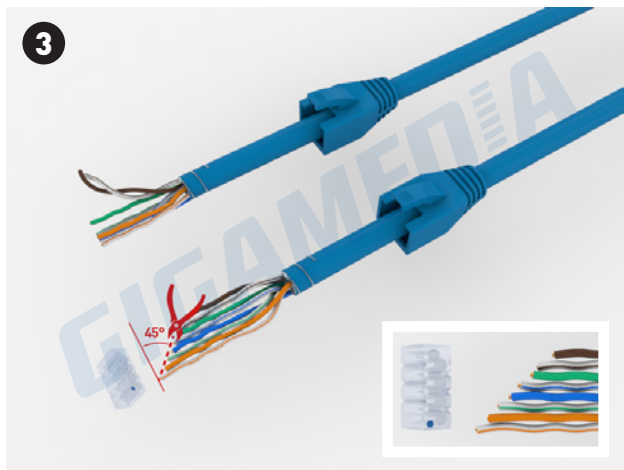

## GGM PLUGC6SRIGB

Fr - Lot de 10 modular plug RJ45 CAT6/Ea blindé  
et manchons bleus

Uk - Pack of 10 RJ45 modular plug CAT6/Ea STP  
with blue boots

**GGM** Plug

Enr: 51 476 24

[www.gigamedia.net](http://www.gigamedia.net)

3 7 0 0 5 7 5 9 3 4 8 1 2

**CONVENTIONS DE CÂBLAGE (PLUG WIRING TERMINATION)**

<b>568A</b>	<b>568B</b>
1. BLANC-VERT (WHITE-GREEN)	1. BLANC-ORANGE (WHITE-ORANGE)
2. VERT (GREEN)	2. ORANGE (ORANGE)
3. BLANC-ORANGE (WHITE-ORANGE)	3. BLANC-VERT (WHITE-GREEN)
4. BLEU (BLUE)	4. BLEU (BLUE)
5. BLANC-BLEU (WHITE-BLUE)	5. BLANC-BLEU (WHITE-BLUE)
6. ORANGE (ORANGE)	6. VERT (GREEN)
7. BLANC-MARRON (WHITE-BROWN)	7. BLANC-MARRON (WHITE-BROWN)
8. MARRON (BROWN)	8. MARRON (BROWN)