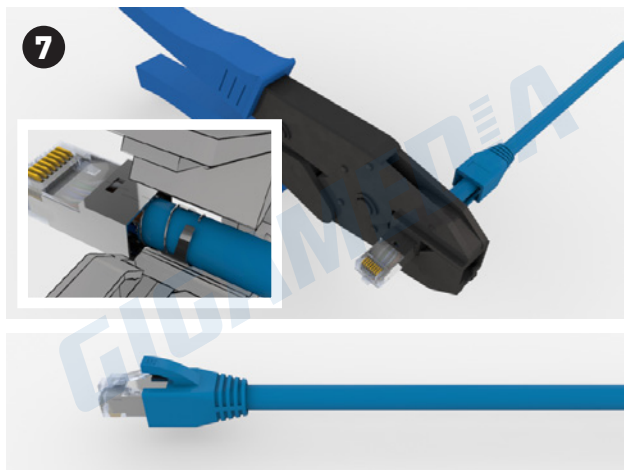

## GGM PLUGC6SRIGB

Fr - Lot de 10 modular plug RJ45 CAT6/Ea blindé  
et manchons bleus

Uk - Pack of 10 RJ45 modular plug CAT6/Ea STP  
with blue boots

**GGM** Plug

Enr: 51 476 24

[www.gigamedia.net](http://www.gigamedia.net)

3 7 0 0 5 7 5 9 3 4 8 1 2

**CONVENTIONS DE CÂBLAGE (PLUG WIRING TERMINATION)**

<b>568A</b>	<b>568B</b>
1. BLANC-VERT (WHITE-GREEN)	1. BLANC-ORANGE (WHITE-ORANGE)
2. VERT (GREEN)	2. ORANGE (ORANGE)
3. BLANC-ORANGE (WHITE-ORANGE)	3. BLANC-VERT (WHITE-GREEN)
4. BLEU (BLUE)	4. BLEU (BLUE)
5. BLANC-BLEU (WHITE-BLUE)	5. BLANC-BLEU (WHITE-BLUE)
6. ORANGE (ORANGE)	6. VERT (GREEN)
7. BLANC-MARRON (WHITE-BROWN)	7. BLANC-MARRON (WHITE-BROWN)
8. MARRON (BROWN)	8. MARRON (BROWN)