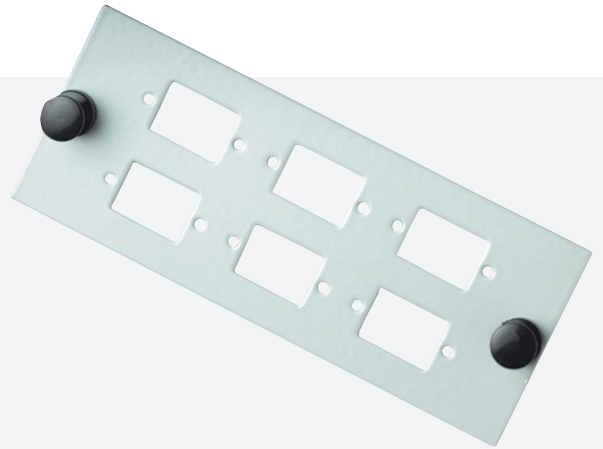

## SIMPLEX MODULE TO EQUIP GGM PAG6C

*Black module to load with 6 SC simplex adapters  
suitable for BOXOPTIC/COFOPTIC*

Module for modular optical drawers GGM P04X6 / GGM 123TONR and optical boxes GGM COFOPTIC / GGM BOXOPTIC. To be equipped with SC simplex or LC duplex connectors.

### FEATURES

<b>Colour :</b>	Black or gray
<b>Included :</b>	Fixing clips
<b>Number of connections :</b>	6
<b>With adapters :</b>	No
<b>Outer connector :</b>	SC
<b>Inner connector :</b>	SC
<b>Fibre optic category :</b>	Multi mode
<b>APC :</b>	No

PART NUMBER	DESCRIPTION
<b>GGM PAG6C</b>	Black module to load with 6 SC simplex adapters, suitable for BOXOPTIC/COFOPTIC