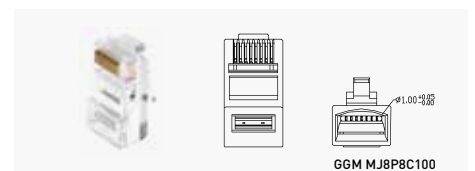

MODULAR PLUGS & MOLDED RUBBER BOOTS

TELEPHONE MODULAR PLUGS FOR FLAT CABLE

REFERENCE	DESCRIPTION	PACK
GGM MJ4P4C	4 contact / 4 position	10 pcs
GGM MJ6P4C	4 contact / 6 position	10 pcs
GGM MJ6P6C	6 contact / 6 position	10 pcs
GGM MJ6PDC	6 contact off set plug	10 pcs

CAT5e & CAT6 MODULAR PLUGS FOR ROUND STRANDED CONDUCTOR CABLE (AWG26)

REFERENCE	DESCRIPTION	PACK
GGM MJ8P8C	8 contact / 8 position UTP CAT5e/CAT6	10 pcs
GGM MJ8PB8C	8 contact / 8 position STP CAT5e/CAT6	10 pcs
GGM MJ8EP8C	8 contact / 8 position UTP CAT5e/CAT6, 2 parts	10 pcs
GGM MJ8C68P8C	8 contact / 8 position UTP CAT6, 3 parts	10 pcs
GGM MJ8C68PB8C	8 contact / 8 position STP CAT6, 3 parts	10 pcs

REFERENCE	DESCRIPTION	PACK
GGM MJ8P8C100	8 contact / 8 position UTP CAT5e/CAT6	100 pcs
GGM MJ8PB8C100	8 contact / 8 position STP CAT5e/CAT6	100 pcs

CAT5e PLUGS WITH SLIM LINE BOOTS FOR ROUND STRANDED CONDUCTOR CABLE (AWG26)