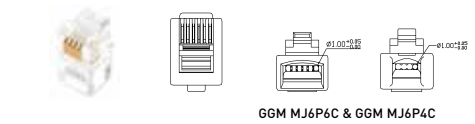

MODULAR PLUGS & MOLDED RUBBER BOOTS

TELEPHONE MODULAR PLUGS FOR FLAT CABLE

REFERENCE	DESCRIPTION	PACK
GGM MJ4P4C	4 contact / 4 position	10 pcs
GGM MJ6P4C	4 contact / 6 position	10 pcs
GGM MJ6P6C	6 contact / 6 position	10 pcs
GGM MJ6PDC	6 contact off set plug	10 pcs

CAT5e & CAT6 MODULAR PLUGS FOR ROUND STRANDED CONDUCTOR CABLE (AWG26)

REFERENCE	DESCRIPTION	PACK
GGM MJ8P8C	8 contact / 8 position UTP CAT5e/CAT6	10 pcs
GGM MJ8PB8C	8 contact / 8 position STP CAT5e/CAT6	10 pcs
GGM MJ8EP8C	8 contact / 8 position UTP CAT5e/CAT6, 2 parts	10 pcs
GGM MJ8C68P8C	8 contact / 8 position UTP CAT6, 3 parts	10 pcs
GGM MJ8C68PB8C	8 contact / 8 position STP CAT6, 3 parts	10 pcs

REFERENCE	DESCRIPTION	PACK
GGM MJ8P8C100	8 contact / 8 position UTP CAT5e/CAT6	100 pcs
GGM MJ8PB8C100	8 contact / 8 position STP CAT5e/CAT6	100 pcs

CAT5e PLUGS WITH SLIM LINE BOOTS FOR ROUND STRANDED CONDUCTOR CABLE (AWG26)