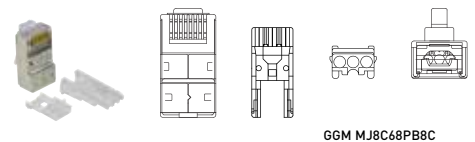

MODULAR PLUGS & MOLDED RUBBER BOOTS

TELEPHONE MODULAR PLUGS FOR FLAT CABLE

REFERENCE	DESCRIPTION	PACK
GGM MJ4P4C	4 contact / 4 position	10 pcs
GGM MJ6P4C	4 contact / 6 position	10 pcs
GGM MJ6P6C	6 contact / 6 position	10 pcs
GGM MJ6PDC	6 contact off set plug	10 pcs

CAT5e & CAT6 MODULAR PLUGS FOR ROUND STRANDED CONDUCTOR CABLE (AWG26)

REFERENCE	DESCRIPTION	PACK
GGM MJ8P8C	8 contact / 8 position UTP CAT5e/CAT6	10 pcs
GGM MJ8PB8C	8 contact / 8 position STP CAT5e/CAT6	10 pcs
GGM MJ8EP8C	8 contact / 8 position UTP CAT5e/CAT6, 2 parts	10 pcs
GGM MJ8C68P8C	8 contact / 8 position UTP CAT6, 3 parts	10 pcs
GGM MJ8C68PB8C	8 contact / 8 position STP CAT6, 3 parts	10 pcs

REFERENCE	DESCRIPTION	PACK
GGM MJ8P8C100	8 contact / 8 position UTP CAT5e/CAT6	100 pcs
GGM MJ8PB8C100	8 contact / 8 position STP CAT5e/CAT6	100 pcs

CAT5e PLUGS WITH SLIM LINE BOOTS FOR ROUND STRANDED CONDUCTOR CABLE (AWG26)

REFERENCE	DESCRIPTION	PACK
GGM MJ8C5EBL	Pack of 10 modular STP CAT5e 8 contact / 8 position plugs with slim line boots	10 pcs

CAT5e MODULAR PLUGS FOR GIGAMEDIA SOLID CONDUCTOR CABLE (AWG24)

REFERENCE	DESCRIPTION	PACK
GGM MJ8EP8CR	8 contact / 8 position UTP CAT5e	10 pcs
GGM MJ8EPB8CR	8 contact / 8 position STP CAT5e	10 pcs