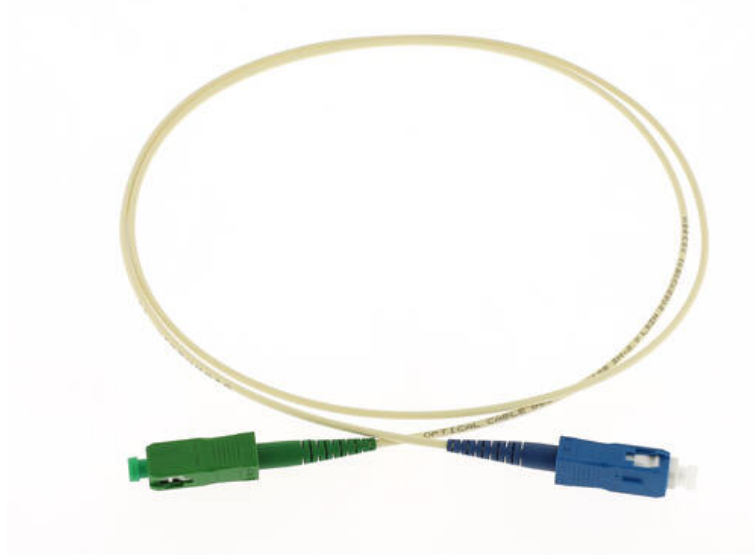

## FTTH simplex singlemode G657A2 SC-SC/APC 7 m subscriber patchcord, Ø 2mm, ivory colour, bend insensitive fiber

**GGM JSG657CSCA7M**

The Gigamedia subscriber patch cords allow the terminal socket to be connected to the internet operator's box. Of small diameter (2mm) and compliant to ITU-T G657A2 specifications (low bending radius cables), they meet the restrictions for residential installations, and in particular may be laid along plinths or around door frames. Available in ivory colour, they easily blend in with the design of both collective and individual housing.

### Product features

- Cord type : Simplex
- Fiber type : Singlemode G657A2
- Reinforcement : Aramid yarns
- Outersheath diameter : 2
- Sheath type : LSZH
- Jacket color : Ivory
- Il/rl test report : Supplied with each piece
- Insertion loss :  $\leq 0.15$ db
- Mating cycles : 1000 (0.2 db change)
- Operating temperature : From - 5°C to + 60°C

### ETIM 10 features

- Fibre type : Single mode
- Category : Other
- Fibre standard according to ITU-T : G.657.A2
- Number of fibres : 1
- Outer diameter sheath single fibre : 2 mm
- Cable type : Simplex
- Length : 7 m
- Type of connector connection 1 : SC
- Type of connector connection 2 : SC
- APC-version connection 1 : No
- APC-version connection 2 : Yes
- Colour outer sheath : White

- Anti-kink sleeve : Put-on
- Halogen free according to EN IEC 60754-1 : Yes