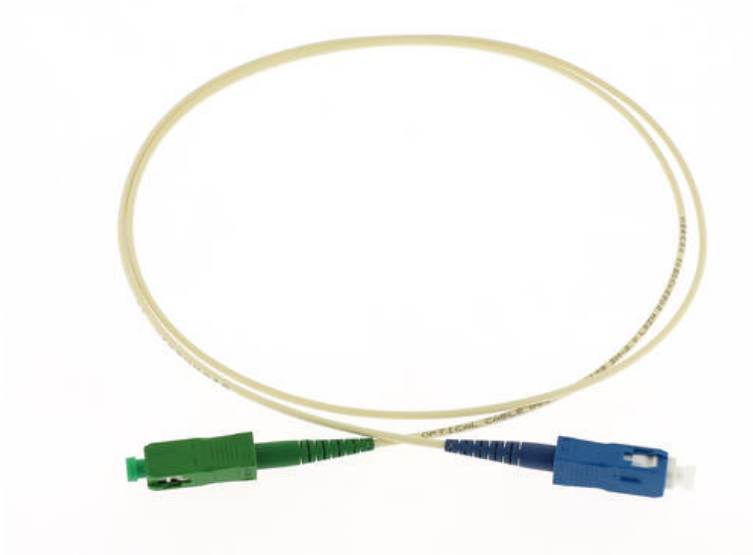

FTTH simplex singlemode G657A2 SC-SC/APC 3 m subscriber patchcord, Ø 2mm, ivory colour, bend insensitive fiber

GGM JSG657CSCA3M

The Gigamedia subscriber patch cords allow the terminal socket to be connected to the internet operator's box. Of small diameter (2mm) and compliant to ITU-T G657A2 specifications (low bending radius cables), they meet the restrictions for residential installations, and in particular may be laid along plinths or around door frames. Available in ivory colour, they easily blend in with the design of both collective and individual housing.

Product features

- Cord type : Simplex
- Fiber type : Singlemode G657A2
- Reinforcement : Aramid yarns
- Outersheath diameter : 2
- Sheath type : LSZH
- Jacket color : Ivory
- Il/rl test report : Supplied with each piece
- Insertion loss : ≤ 0.15 db
- Mating cycles : 1000 (0.2 db change)
- Operating temperature : From - 5°C to + 60°C

Article features

- Polishing type : UPC
- Typical return loss : > 55 dB SC/UPC; > 65 dB SC/APC

ETIM 10 features

- Fibre type : Single mode
- Category : Other
- Fibre standard according to ITU-T : G.657.A2
- Number of fibres : 1
- Outer diameter sheath single fibre : 2 mm
- Cable type : Simplex
- Length : 3 m
- Type of connector connection 1 : SC
- Type of connector connection 2 : SC
- APC-version connection 1 : No
- APC-version connection 2 : Yes
- Colour outer sheath : White

- Anti-kink sleeve : Put-on
- Halogen free according to EN IEC 60754-1 : Yes