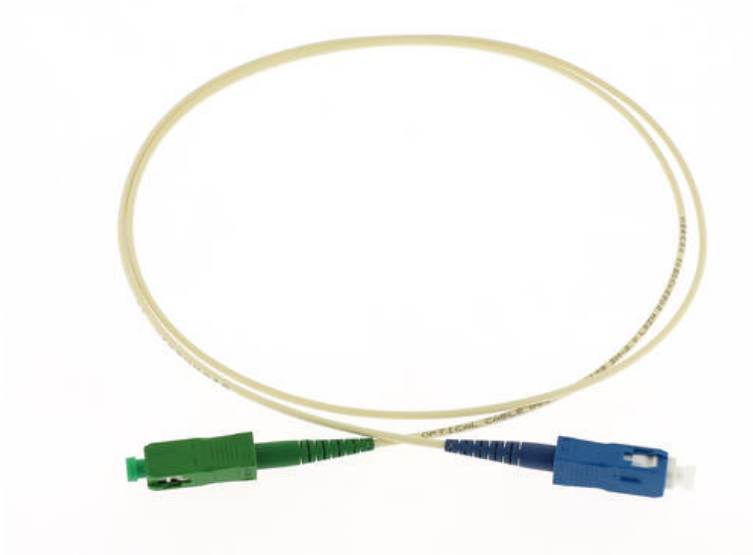

## FTTH simplex singlemode G657A2 SC-SC/APC 35 m subscriber patchcord, Ø 2mm, ivory colour, bend insensitive fiber

**GGM JSG657CSCA35M**

The Gigamedia subscriber patch cords allow the terminal socket to be connected to the internet operator's box. Of small diameter (2mm) and compliant to ITU-T G657A2 specifications (low bending radius cables), they meet the restrictions for residential installations, and in particular may be laid along plinths or around door frames. Available in ivory colour, they easily blend in with the design of both collective and individual housing.

### Product features

- Cord type : Simplex
- Fiber type : Singlemode G657A2
- Reinforcement : Aramid yarns
- Outersheath diameter : 2
- Sheath type : LSZH
- Jacket color : Ivory
- Il/rl test report : Supplied with each piece
- Insertion loss :  $\leq 0.15$ db
- Mating cycles : 1000 (0.2 db change)
- Operating temperature : From - 5°C to + 60°C

### ETIM 10 features

- Fibre type : Single mode
- Category : Other
- Fibre standard according to ITU-T : G.657.A2
- Number of fibres : 1
- Outer diameter sheath single fibre : 2 mm
- Cable type : Simplex
- Length : 10 m
- Type of connector connection 1 : Other
- Type of connector connection 2 : Other
- APC-version connection 1 : No
- APC-version connection 2 : Yes
- Colour outer sheath : White

- Anti-kink sleeve : Put-on
- Halogen free according to EN IEC 60754-1 : Yes