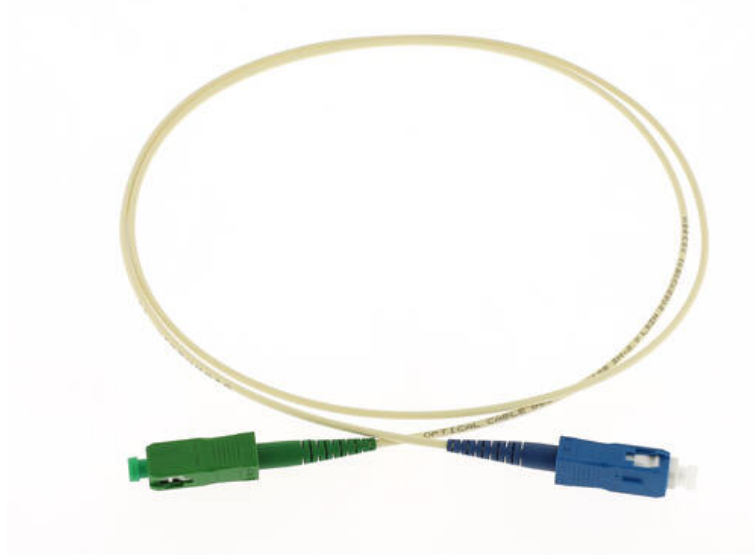

## FTTH simplex singlemode G657A2 SC-SC/APC 2 m subscriber patchcord, Ø 2mm, ivory colour, bend insensitive fiber

**GGM JSG657CSCA2M**

The Gigamedia subscriber patch cords allow the terminal socket to be connected to the internet operator's box. Of small diameter (2mm) and compliant to ITU-T G657A2 specifications (low bending radius cables), they meet the restrictions for residential installations, and in particular may be laid along plinths or around door frames. Available in ivory colour, they easily blend in with the design of both collective and individual housing.

### Product features

- Cord type : Simplex
- Fiber type : Singlemode G657A2
- Reinforcement : Aramid yarns
- Outersheath diameter : 2
- Sheath type : LSZH
- Jacket color : Ivory
- Il/rl test report : Supplied with each piece
- Insertion loss :  $\leq 0.15$ db
- Mating cycles : 1000 (0.2 db change)
- Operating temperature : From - 5°C to + 60°C

### ETIM 10 features

- Fibre type : Single mode
- Category : Other
- Fibre standard according to ITU-T : G.657.A2
- Number of fibres : 1
- Outer diameter sheath single fibre : 2 mm
- Cable type : Simplex
- Length : 2 m
- Type of connector connection 1 : SC
- Type of connector connection 2 : SC
- APC-version connection 1 : No
- APC-version connection 2 : Yes
- Colour outer sheath : White

- Anti-kink sleeve : Put-on
- Halogen free according to EN IEC 60754-1 : Yes