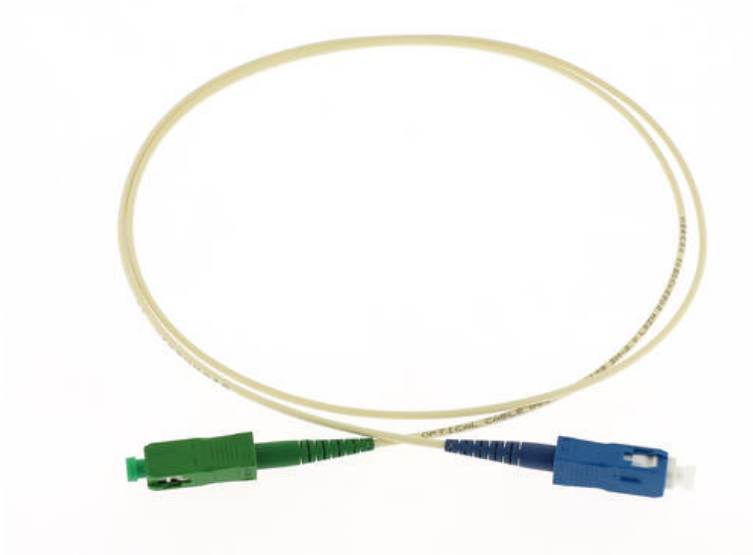

FTTH simplex singlemode G657A2 SC-SC/APC 25 m subscriber patchcord, Ø 2mm, ivory colour, bend insensitive fiber

GGM JSG657CSCA25M

The Gigamedia subscriber patch cords allow the terminal socket to be connected to the internet operator's box. Of small diameter (2mm) and compliant to ITU-T G657A2 specifications (low bending radius cables), they meet the restrictions for residential installations, and in particular may be laid along plinths or around door frames. Available in ivory colour, they easily blend in with the design of both collective and individual housing.

Product features

- Cord type : Simplex
- Fiber type : Singlemode G657A2
- Reinforcement : Aramid yarns
- Outersheath diameter : 2
- Sheath type : LSZH
- Jacket color : Ivory
- Il/rl test report : Supplied with each piece
- Insertion loss : ≤ 0.15 db
- Mating cycles : 1000 (0.2 db change)
- Operating temperature : From - 5°C to + 60°C

Article features

- Polishing type : UPC
- Typical return loss : > 55 dB SC/UPC; > 65 dB SC/APC

ETIM 10 features

- Fibre type : Single mode
- Category : Other
- Fibre standard according to ITU-T : G.657.A2
- Number of fibres : 1
- Outer diameter sheath single fibre : 2 mm
- Cable type : Simplex
- Length : 25 m
- Type of connector connection 1 : SC
- Type of connector connection 2 : SC
- APC-version connection 1 : No
- APC-version connection 2 : Yes
- Colour outer sheath : White

- Anti-kink sleeve : Put-on
- Halogen free according to EN IEC 60754-1 : Yes