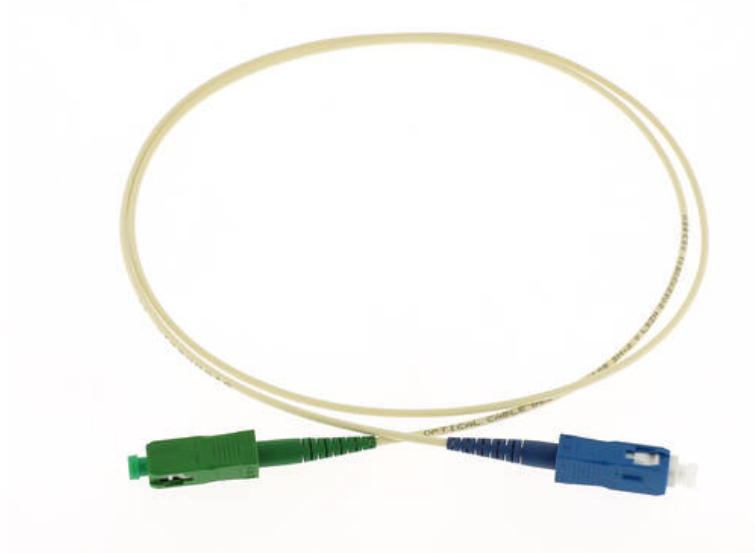

## FTTH simplex singlemode G657A2 SC-SC/APC 20 m subscriber patchcord, Ø 2mm, ivory colour, bend insensitive fiber

**GGM JSG657CSCA20M**

The Gigamedia subscriber patch cords allow the terminal socket to be connected to the internet operator's box. Of small diameter (2mm) and compliant to ITU-T G657A2 specifications (low bending radius cables), they meet the restrictions for residential installations, and in particular may be laid along plinths or around door frames. Available in ivory colour, they easily blend in with the design of both collective and individual housing.

### Product features

- Cord type : Simplex
- Fiber type : Singlemode G657A2
- Reinforcement : Aramid yarns
- Outersheath diameter : 2
- Sheath type : LSZH
- Jacket color : Ivory
- Il/rl test report : Supplied with each piece
- Insertion loss :  $\leq 0.15\text{db}$
- Mating cycles : 1000 (0.2 db change)
- Operating temperature : From  $-5^{\circ}\text{c}$  to  $+60^{\circ}\text{c}$

### ETIM 10 features

- Fibre type : Single mode
- Category : Other
- Fibre standard according to ITU-T : G.657.A2
- Number of fibres : 1
- Outer diameter sheath single fibre : 2 mm
- Cable type : Simplex
- Length : 20 m
- Type of connector connection 1 : SC
- Type of connector connection 2 : SC
- APC-version connection 1 : No
- APC-version connection 2 : Yes
- Colour outer sheath : White

- Anti-kink sleeve : Put-on
- Halogen free according to EN IEC 60754-1 : Yes