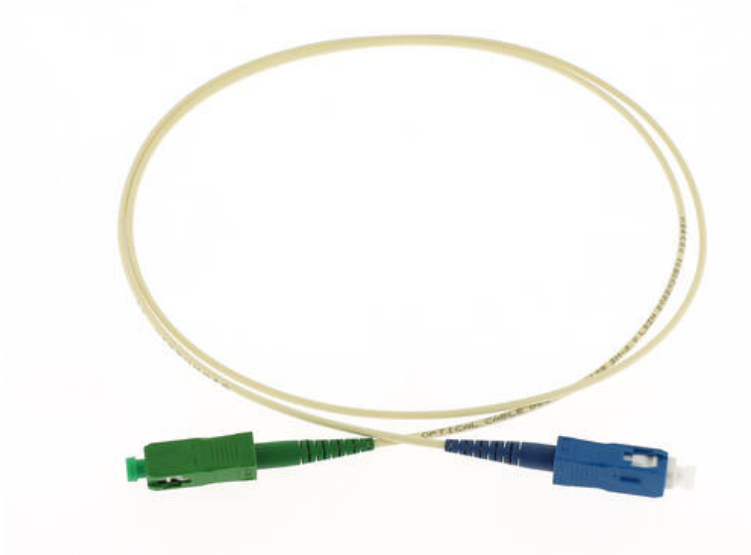

FTTH simplex singlemode G657A2 SC-SC/APC 15 m subscriber patchcord, Ø 2mm, ivory colour, bend insensitive fiber

GGM JSG657CSCA15M

The Gigamedia subscriber patch cords allow the terminal socket to be connected to the internet operator's box. Of small diameter (2mm) and compliant to ITU-T G657A2 specifications (low bending radius cables), they meet the restrictions for residential installations, and in particular may be laid along plinths or around door frames. Available in ivory colour, they easily blend in with the design of both collective and individual housing.

Product features

- Cord type : Simplex
- Fiber type : Singlemode G657A2
- Reinforcement : Aramid yarns
- Outersheath diameter : 2
- Sheath type : LSZH
- Jacket color : Ivory
- Il/rl test report : Supplied with each piece
- Insertion loss : ≤ 0.15 db
- Mating cycles : 1000 (0.2 db change)
- Operating temperature : From - 5°C to + 60°C

Article features

- Polishing type : UPC
- Typical return loss : > 55 dB SC/UPC; > 65 dB SC/APC

ETIM 10 features

- Fibre type : Single mode
- Category : Other
- Fibre standard according to ITU-T : G.657.A2
- Number of fibres : 1
- Outer diameter sheath single fibre : 2 mm
- Cable type : Simplex
- Length : 15 m
- Type of connector connection 1 : SC
- Type of connector connection 2 : SC
- APC-version connection 1 : No
- APC-version connection 2 : Yes
- Colour outer sheath : White

- Anti-kink sleeve : Put-on
- Halogen free according to EN IEC 60754-1 : Yes