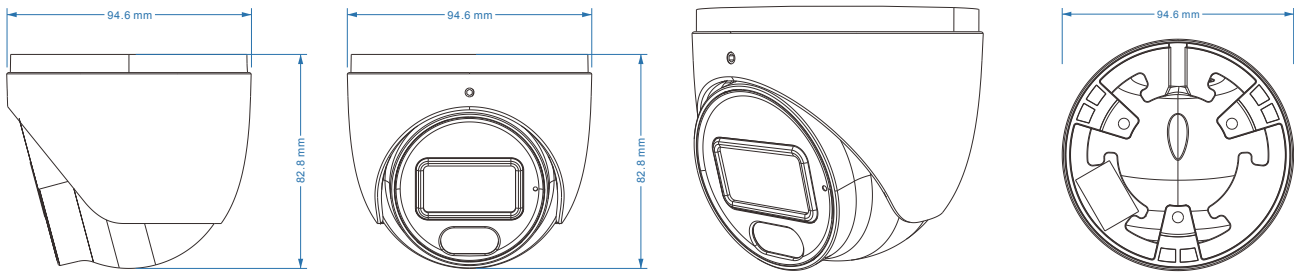

DORI (BASED ON 2.8mm/2.8-12mm)

Detect :	79m(259ft)
Observe :	32m(105ft)
Recognize :	16m(52ft)
Identify :	8m(27ft)

FUNCTIONS

Remote monitoring :	Web browser /TVT NVR/GGM CENTRAL/GGM WATCH
Web browser :	Chrome 89.0+/Edge 89.0+/Firefox 87.0+/Safari 14.0+
Online connection :	Support simultaneous monitoring for up to 10 users; Support multi-stream real time transmission
Network protocol :	UDP, IPv4, IPv6, DHCP, NTP, RTSP, RTP, RTCP, RTMP, PPPoE, DDNS, SMTP, FTP, 802.1x, SNMP, UPnP, HTTP, HTTPS, HTTP POST, P2P, QoS
Onvif version/Profile :	ONVIF 24.06/M, T, S, G
Smart Alarm :	Motion detection, SMD, SD card error, SD card full, IP address conflict, network disconnection, video exception
General function :	Watermark, IP address filtering, video mask, heartbeat, ANR, cloud upgrade, corridor pattern
Security :	Video encryption, firmware encryption, HTTPS encryption, configuration encryption, illegal login lock, IP address filtering, 802.1x authentication, basic and digest authentication for HTTP/RTSP
POE :	Yes (IEEE802.3 af)
IR distance :	20 ~ 30 m
Warm led distance :	20 ~ 30 m
IP protection rate :	IP67
IK protection rate :	/

PART-NUMBER

PART-NUMBER	DESCRIPTION
GGM IPST8F2DL	Standard Turret series Resolution 8MP Lens 2.8mm IR/WL: 30m IA IP67 ONVIF NDAA

DIMENSIONS FOR GGM IPST8F2DL

ACCESSORIES FOR GGM IPST8F2DL

GGM AJB009

GGM AWMB001