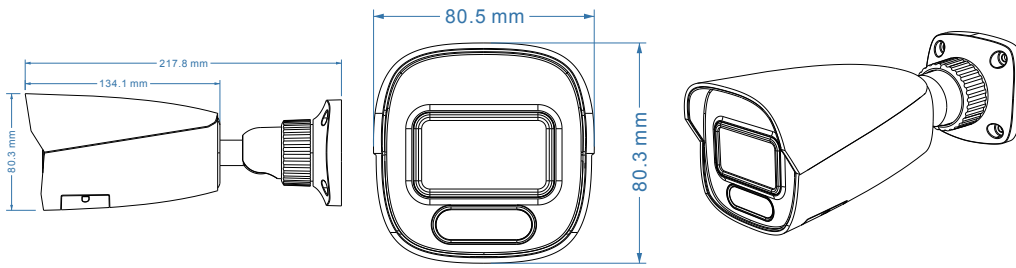

## FUNCTIONS

<b>Remote monitoring :</b>	Web browser /TVT NVR/GGM CENTRAL/GGM WATCH
<b>Web browser :</b>	Chrome 89.0+/Edge 89.0+/Firefox 87.0+/Safari 14.0+
<b>Online connection :</b>	Support simultaneous monitoring for up to 10 users; Support multi-stream real time transmission
<b>Network protocol :</b>	UDP, IPv4, IPv6, DHCP, NTP, RTSP, RTP, RTCP, RTMP, PPPoE, DDNS, SMTP, FTP, 802.1x, SNMP, UPnP, HTTPS, HTTP POST, P2P, QoS
<b>Onvif version/Profile :</b>	ONVIF 24.06/M, T, S, G
<b>Smart Alarm :</b>	Motion detection, SMD, SD card error, SD card full, IP address conflict, network disconnection, video exception
<b>General function :</b>	Watermark, IP address filtering, video mask, heartbeat, ANR, cloud upgrade, corridor pattern
<b>Security :</b>	Video encryption, firmware encryption, HTTPS encryption, configuration encryption, illegal login lock, IP address filtering, 802.1x authentication, basic and digest authentication for HTTP/RTSP
<b>POE :</b>	Yes (IEEE802.3 af)
<b>IR distance :</b>	30 ~ 50 m
<b>Warm led distance :</b>	30 ~ 40 m
<b>IP protection rate :</b>	IP67
<b>IK protection rate :</b>	/

## PART-NUMBER

PART-NUMBER	DESCRIPTION
<b>GGM IPSB4VM2DL</b>	Standard Bullet series Res 4MP Lens 2.8-12mm IR:50m WL:40m IA IP67 ONVIF NDAA

DIMENSIONS FOR GGM IPSB4VM2DL

ACCESSORIES FOR GGM IPSB4VM2DL

GGM AJB009