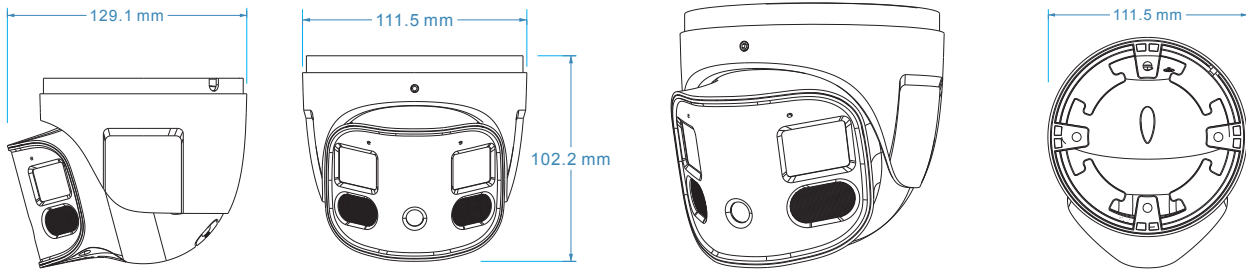

## OTHERS

<b>Power supply :</b>	DC12V/Po
<b>Power consumption :</b>	PoE: max. 10.2W; DC12V: max. 9W
<b>Storage conditions :</b>	- 30 °C ~ 65°C (-22°F~149°F), Humidity: less than 95 % (non-condensing)
<b>Operating conditions :</b>	- 30 °C ~ 60 °C (-22°F~140°F), Humidity: less than 95 % (non-condensing)
<b>Dimension :</b>	Ø 111.5 x 102.2
<b>Weight :</b>	Approx.0.719KG
<b>Installation :</b>	Ceiling mounting; Wall mounting
<b>Certificate :</b>	CE, FCC
<b>Environmental protection :</b>	Directive EU RoHS, WEEE(2012/19/EU) , directive 94/62/EC and REACH(EC1907/2006)

## PART-NUMBER

PART-NUMBER	DESCRIPTION
<b>GGM IPPTP8F2DL</b>	Dual lens splicing turret 8MP IR 30m warm led 20m. Lens 2x 2.8mm IP66 ONVIF NDAA

DIMENSIONS FOR GGM IPPTP8F2DL

ACCESSORIES FOR GGM IPPTP8F2DL