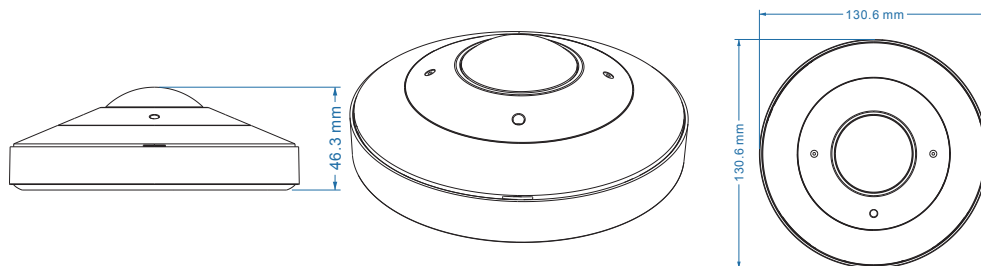

Warm led distance :	/
IP protection rate :	IP67
IK protection rate :	/

OTHERS

Power supply :	DC12V/PoE
Power consumption :	<10.5W
Storage conditions :	-30 to 65 [-22°F to 149 °F]. Humidity 95% or less (non-condensing)
Operating conditions :	-30 to 60 [-22°F to 140 °F]. Humidity 95% or less (non-condensing)
Dimension :	Ø130.6x46.3
Weight :	Approx. 516.2g
Installation :	Wall mounting, ceiling mounting, desktop
Certificate :	CE, FCC, UKCA
Environmental protection :	Complies with Directive EU RoHS, WEEE(2012/19/EU) , directive 94/62/EC and REACH(EC1907/2006)

PART-NUMBER

PART-NUMBER	DESCRIPTION
GGM IPPF121IR	Fisheye Pro Camera 12MP IR 20m Intelligent Analytics IP67 PoE NDAA

DIMENSIONS

ACCESSORIES

GGM AJB006

GGM ATMB004

GGM AWMB018

GGM AWMB006