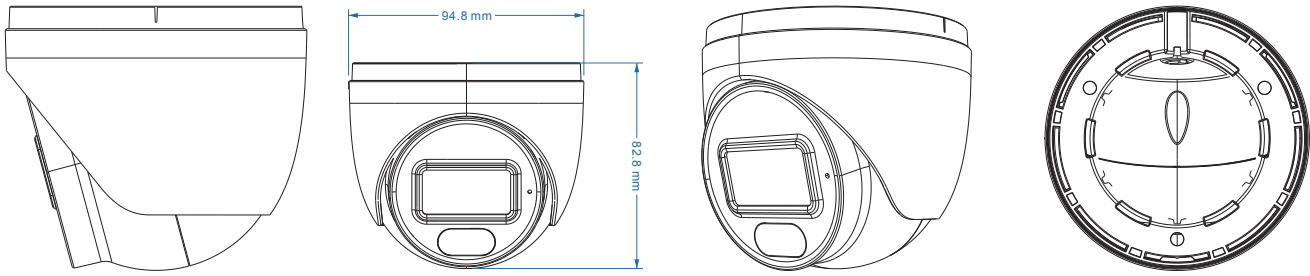

## PART-NUMBER

PART-NUMBER	DESCRIPTION
<b>GGM IPIT4F2DL</b>	Essential Turret series. Resolution 4MP lens 2.8 mm IR and WL: 30m IA lite PoE IP67

DIMENSIONS FOR GGM IPIT4F2DL

ACCESSORIES FOR GGM IPIT4F2DL

GGM AJB009