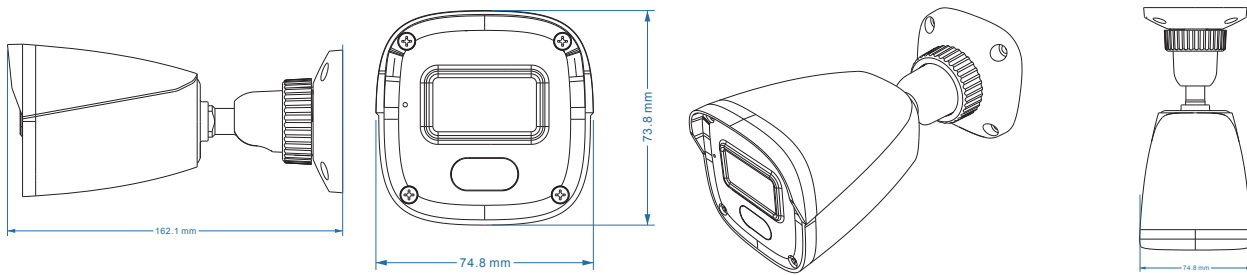

## FUNCTIONS

<b>Remote monitoring :</b>	Web browser /TVT NVR/GGM CENTRAL/GGM WATCH
<b>Web browser :</b>	IE 11 (plug-in required)/Chrome 89.0+/Edge 89.0+/Firefox 87.0+/Safari 14.0+
<b>Online connection :</b>	Support simultaneous monitoring for up to 3 users; Support multi-stream real time transmission
<b>Network protocol :</b>	UDP, IPv4, IPv6, DHCP, NTP, RTSP, 802.1x, HTTP
<b>Onvif version/Profile :</b>	ONVIF 23.06/S
<b>Smart Alarm :</b>	/
<b>General function :</b>	Watermark, video mask, heartbeat
<b>Security :</b>	Video encryption, firmware encryption, configuration encryption, illegal login lock, IP address filtering, 802.1x authentication, basic and digest authentication for HTTP
<b>POE :</b>	Yes, IEEE802.3 af
<b>IR distance :</b>	20 ~ 30 m
<b>Warm led distance :</b>	10 ~ 20 m
<b>IP protection rate :</b>	IP67
<b>IK protection rate :</b>	/

## PART-NUMBER

PART-NUMBER	DESCRIPTION
<b>GGM IP1B4F2DL</b>	Essential Bullet series. Resolution 4MP lens 2.8 mm IR and WL: 30m IA lite PoE IP67

DIMENSIONS FOR GGM IP1B4F2DL

ACCESSORIES FOR GGM IP1B4F2DL

GGM AJB009