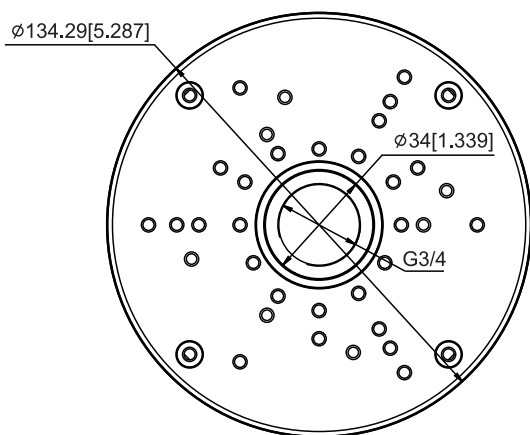

JUNCTION BOX FOR IP CAMERA

GGM IPCBJ002

Ceiling mount Junction Box IPCB5MV12E,
IPCB5VFM550VE,
IPCD5MV12E

Ceiling mount Junction Box IPCB5MV12E, IPCB5VFM550VE, IPCD5MV12E

FEATURES

REFERENCE PRODUIT

REFERENCE	DESCRIPTION
GGM IPCBJ002	Ceiling mount Junction Box IPCB5MV12E, IPCB5VFM550VE, IPCD5MV12E