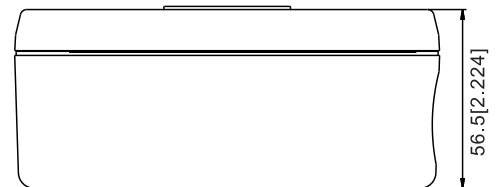

JUNCTION BOX FOR IP CAMERA

GGM IPCBJ002

Ceiling mount Junction Box IPCB5MV12E,
IPCB5VFM550VE,
IPCD5MV12E

Ceiling mount Junction Box IPCB5MV12E, IPCB5VFM550VE, IPCD5MV12E

FEATURES

REFERENCE PRODUIT

REFERENCE	DESCRIPTION
GGM IPCBJ002	Ceiling mount Junction Box IPCB5MV12E, IPCB5VFM550VE, IPCD5MV12E