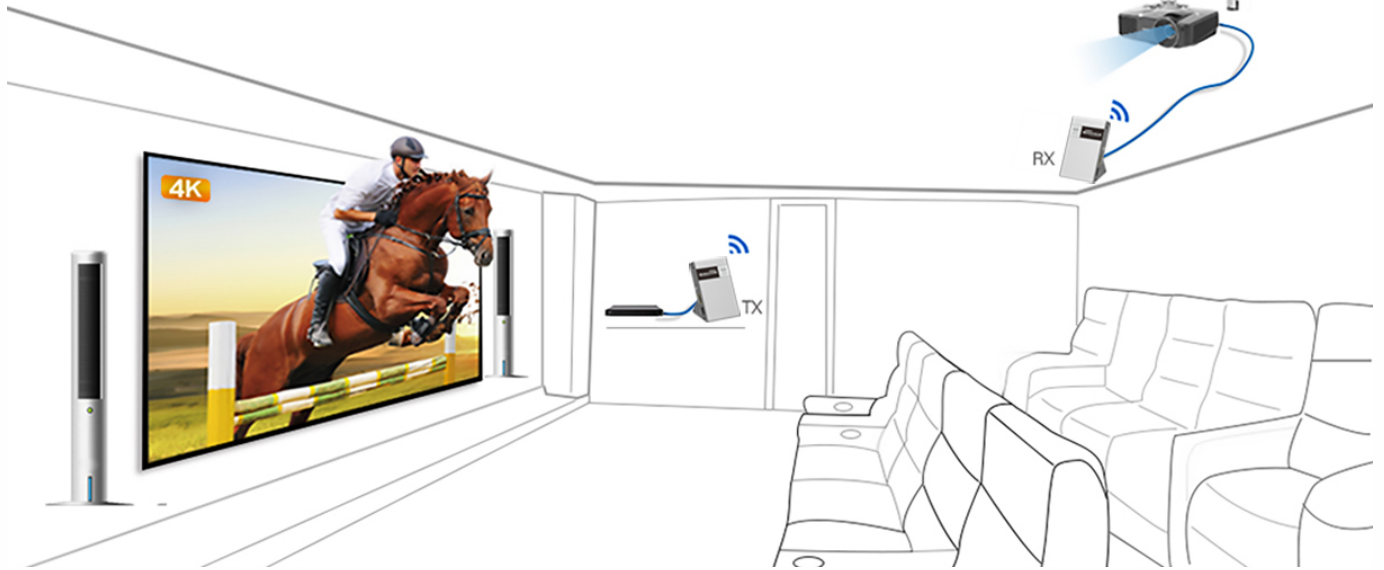

Application

TECHNICAL SUPPORT (OUTSIDE FRANCE)

• Technical self-service portal GIGAMEDIA: <http://support.gigamedia.net>