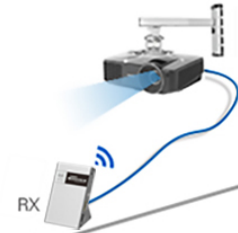

GGM HDWLKIT

Wireless HDMI extender

Plug & Play

4K 30Hz

Lenght 30M*

0 latency

4K³⁰
ULTRA HD

HDCP
HIGH BANDWIDTH DIGITAL CONTENT PROTECTION

HDMI
HIGH DEFINITION MULTIMEDIA INTERFACE

The GGM HDSFKIT can broadcast a signal from HDMI source over 15 meters wireless. Ideal solution for remote display without having to install a network or HDMI cable.

*face to face.

Specification

| | | | |
|--------------------|--|--------------------------|--|
| Power | DC 5V/1A | Wireless distance | 30m |
| Power connector | USB, DC2.1 jack (optional) | Audio format | CH7.1, Dolby,TubeHD,DTS-HD, Surround sound audio |
| Power consumption | TX:<2.5W, RX:<2.5W | Latency | 0ms |
| HDMI compliant | HDMI1.4 | CEC | support |
| HDCP compliant | HDCP1.4/2.2 | DDC signal | 5Vp-p(TTL) |
| Wireless frequency | 60GHz | TMDS signal | 0.5-1.0Vp-p |
| HDMI input | Support 4K×2K@30Hz 8bit deep color Input resolution: 480i@60Hz,480p@60Hz, 576i@50Hz,576p@50Hz, 720p@50/60Hz, 1080i@50/60Hz, 1080p@50/60/120Hz, 4K×2K@24/30Hz | HDMI graphics resolution | 640×480@60Hz, 800×600@60Hz, 1024×768@60Hz,1280×720@60Hz, 1280×768@60Hz,1280×960@60Hz, 1280×1024@60Hz, 1366×768@60Hz, 1400×1050@60Hz, 1440×900@60Hz, 1680×1050@60Hz,1920×1080@60Hz, 3840×2160@24/30Hz |