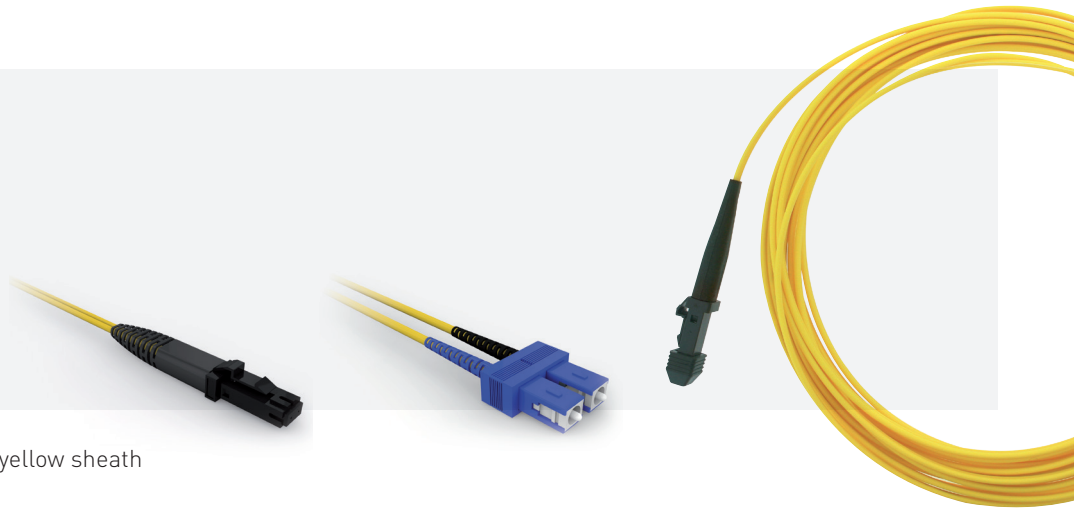

OS2 MONOMODE PATCHCORD

GGM D3MJC5M

MTRJ/SC
9/125 µm duplex
5 m
LSZH Ø2,8 mm jacket
yellow colour

Duplex fibre optic patch cords OS2 9/125, yellow sheath

FEATURES

Polishing type :	Upc
Fibre optic category :	Single mode
Category :	OS2
Fibre count :	2
Shield type :	Duplex
Length :	5 m
Connector A :	MT-RJ
Connector B :	SC duplex
APC-version connection 1 :	No
APC-version connection 2 :	No
Jacket colour :	Blue
Boot :	Put-on
Fire retardant :	acc. EN 50265-2-1

PART NUMBER	DESCRIPTION
GGM D3MJC5M	MTRJ/SC OS2 9/125 µm duplex 5 m patchcord, LSZH Ø2,8 mm jacket, yellow colour