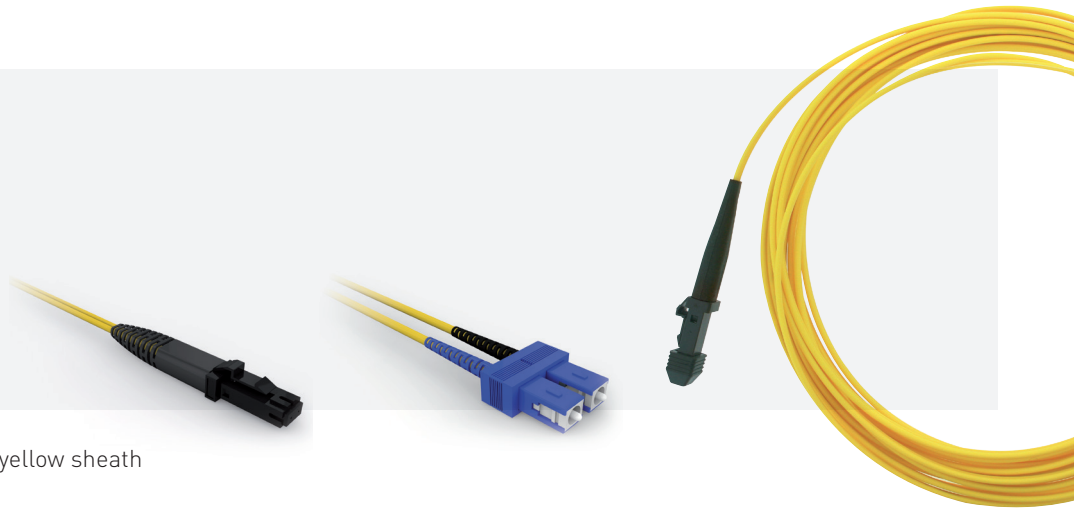

OS2 MONOMODE PATCHCORD

GGM D3MJC3M

MTRJ/SC
9/125 µm duplex
3 m
LSZH Ø2,8 mm jacket
yellow colour

Duplex fibre optic patch cords OS2 9/125, yellow sheath

FEATURES

Polishing type :	Upc
Fibre optic category :	Single mode
Category :	OS2
Fibre count :	2
Shield type :	Duplex
Length :	3 m
Connector A :	MT-RJ
Connector B :	SC duplex
APC-version connection 1 :	No
APC-version connection 2 :	No
Jacket colour :	Blue
Boot :	Put-on
Fire retardant :	acc. EN 50265-2-1

PART NUMBER	DESCRIPTION
GGM D3MJC3M	MTRJ/SC OS2 9/125 µm duplex 3 m patchcord, LSZH Ø2,8 mm jacket, yellow colour