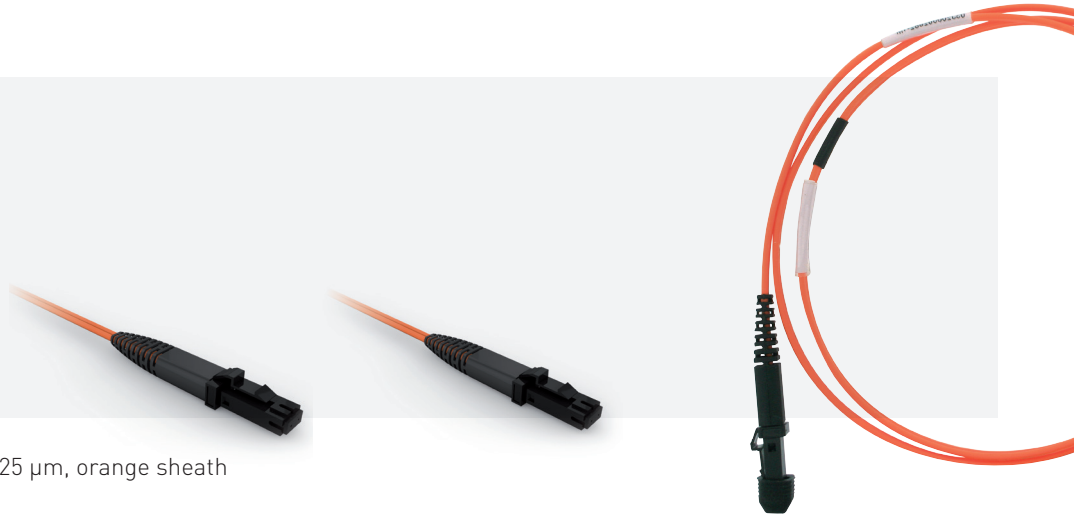

OM1 MULTIMODE PATCHCORD

GGM D2MJMJ3M

MTRJ/MTRJ
62,5/125 µm duplex
3 m
LSZH Ø3 mm jacket
orange colour

Duplex fibre optic patch cords OM1 62.5/125 µm, orange sheath

FEATURES

Strength member :	Aramid yarns wires
Fibre optic category :	Multi mode 62.5/125
Category :	OM1
Fibre count :	2
Shield type :	Duplex
Length :	3 m
Connector A :	MT-RJ
Connector B :	MT-RJ
APC-version connection 1 :	No
APC-version connection 2 :	No
Jacket colour :	Orange
Boot :	Put-on
Fire retardant :	acc. EN 50265-2-1

PART NUMBER	DESCRIPTION
GGM D2MJMJ3M	MTRJ/MTRJ OM1 62,5/125 µm duplex 3 m patchcord, LSZH Ø3 mm jacket, orange colour