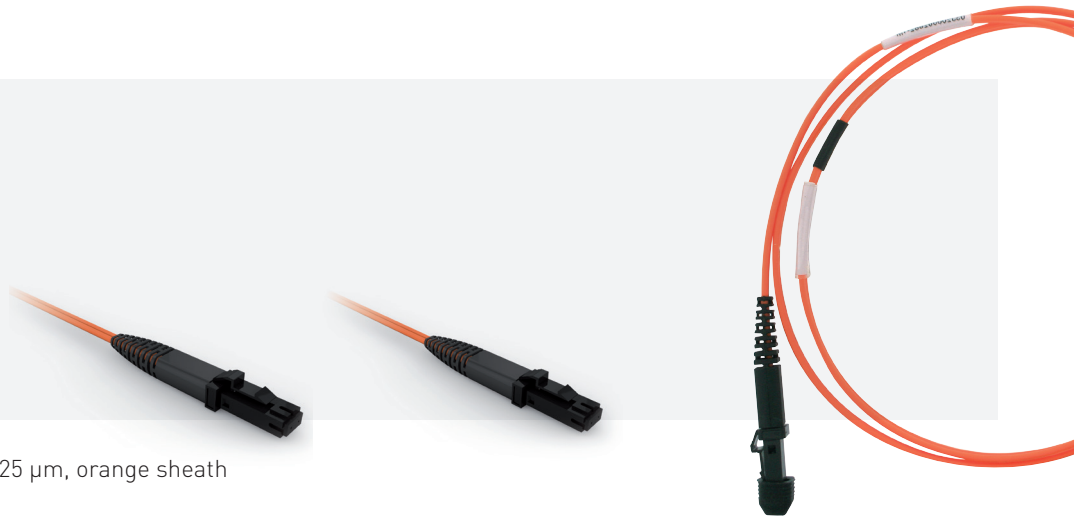

OM1 MULTIMODE PATCHCORD

GGM D2MJMJ2M

MTRJ/MTRJ
62,5/125 µm duplex
2 m
LSZH Ø3 mm jacket
orange colour

Duplex fibre optic patch cords OM1 62.5/125 µm, orange sheath

FEATURES

Strength member :	Aramid yarns wires
Fibre optic category :	Multi mode 62.5/125
Category :	OM1
Fibre count :	2
Shield type :	Duplex
Length :	2 m
Connector A :	MT-RJ
Connector B :	MT-RJ
APC-version connection 1 :	No
APC-version connection 2 :	No
Jacket colour :	Orange
Boot :	Put-on
Fire retardant :	acc. EN 50265-2-1

PART NUMBER	DESCRIPTION
GGM D2MJMJ2M	MTRJ/MTRJ OM1 62,5/125 µm duplex 2 m patchcord, LSZH Ø3 mm jacket, orange colour