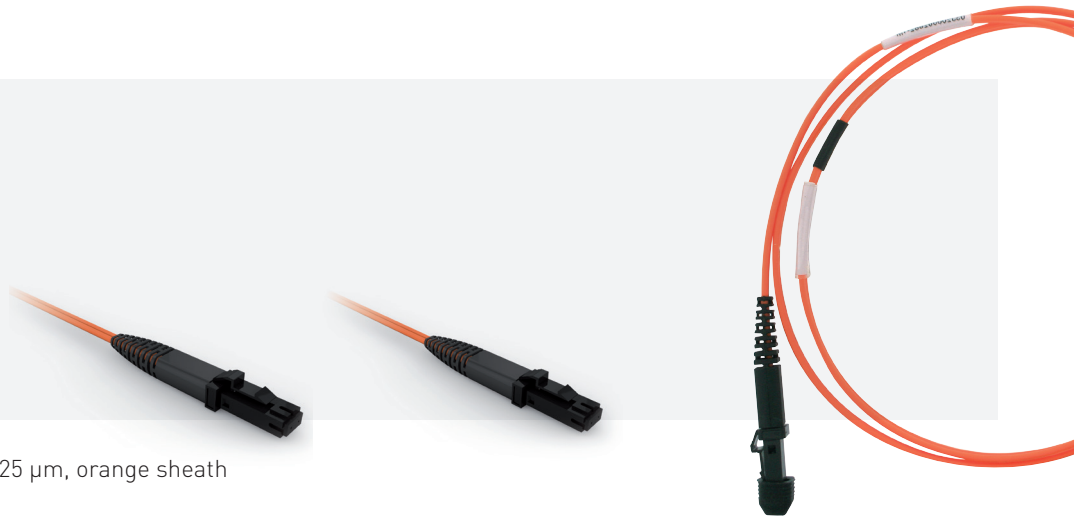

## OM1 MULTIMODE PATCHCORD

### GGM D2MJMJ1M

**MTRJ/MTRJ**  
**62,5/125 µm duplex**  
**1 m**  
**LSZH Ø3 mm jacket**  
**orange colour**

Duplex fibre optic patch cords OM1 62.5/125 µm, orange sheath

#### FEATURES

<b>Strength member :</b>	Aramid yarns wires
<b>Fibre optic category :</b>	Multi mode 62.5/125
<b>Category :</b>	OM1
<b>Fibre count :</b>	2
<b>Shield type :</b>	Duplex
<b>Length :</b>	1 m
<b>Connector A :</b>	MT-RJ
<b>Connector B :</b>	MT-RJ
<b>APC-version connection 1 :</b>	No
<b>APC-version connection 2 :</b>	No
<b>Jacket colour :</b>	Orange
<b>Boot :</b>	Put-on
<b>Fire retardant :</b>	acc. EN 50265-2-1

PART NUMBER	DESCRIPTION
<b>GGM D2MJMJ1M</b>	MTRJ/MTRJ OM1 62,5/125 µm duplex 1 m patchcord, LSZH Ø3 mm jacket, orange colour