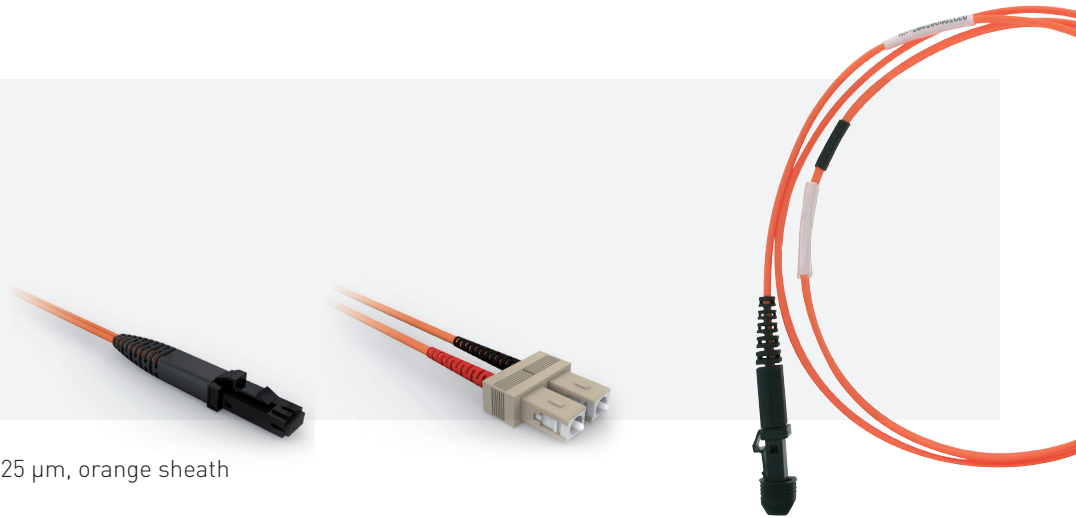

OM1 MULTIMODE PATCHCORD

GGM D2MJC2M

MTRJ/SC
62,5/125 µm duplex
2 m
LSZH Ø3 mm jacket
orange colour

Duplex fibre optic patch cords OM1 62.5/125 µm, orange sheath

FEATURES

Strength member :	Aramid yarns wires
Fibre optic category :	Multi mode 62.5/125
Category :	OM1
Fibre count :	2
Shield type :	Duplex
Length :	2 m
Connector A :	MT-RJ
Connector B :	SC duplex
APC-version connection 1 :	No
APC-version connection 2 :	No
Jacket colour :	Orange
Boot :	Put-on
Fire retardant :	acc. EN 50265-2-1

PART NUMBER	DESCRIPTION
GGM D2MJC2M	MTRJ/SC OM1 62,5/125 µm duplex 2 m patchcord, LSZH Ø3 mm jacket, orange colour