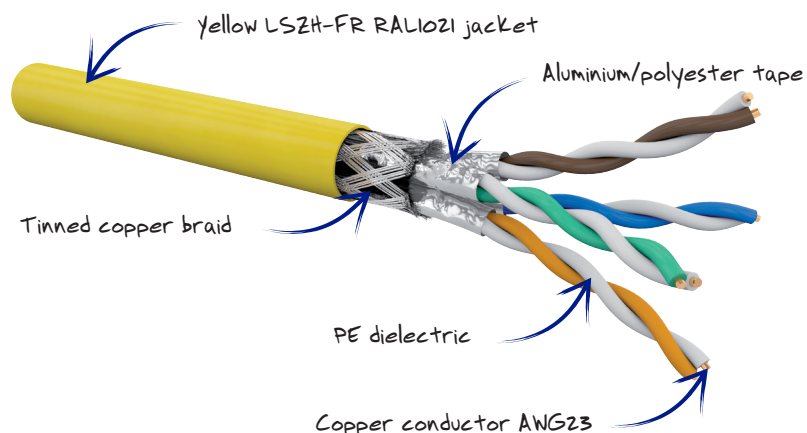

TRANSMISSION PERFORMANCE

FREQUENCY (MHz)	ATTENUATION (dB/100 m)	NEXT	PSNEXT (dB)	ACR (dB/100 m)	PS-ACR (dB/100 m)	ELFEXT (dB/100 m)	PS-ELFEXT (dB/100 m)	RETURN LOSS (dB)
4	3.7	78	75	74.3	71.3	78.0	75.0	23.0
8	5.2	78	75	72.8	69.8	75.9	72.9	24.5
16	7.4	78	75	70.6	67.6	69.9	66.9	25.0
31.25	10.4	78	75	67.6	64.6	64.1	61.1	23.6
62.5	14.9	75.5	72.5	60.6	57.6	58.1	55.1	21.5
100	19.0	72.4	69.4	53.4	50.4	54.0	51.0	20.1
150	23.6	69.8	66.8	46.2	43.2	50.2	47.2	18.9
200	27.5	67.9	64.9	40.4	37.4	48.0	45.0	18.0
250	31.0	66.4	63.4	35.4	32.4	46.0	43.0	17.3
300	34.2	65.2	62.2	31.0	28.0	44.5	41.5	17.3
600	50.1	60.7	57.7	10.6	7.6	38.4	35.4	17.3

- Delay skew (ns/100m): ≤25
- DC Resistance Unbalance: ≤2 %
- Segregation class D
- Velocity of propagation: 82 %
- Impedance: 100 ±15 Ω

P/N	DESCRIPTION	
GGM C7SF4PFRT5	4 pairs CAT7 S/FTP AWG23 LSZH-FR Cca, yellow	500 m drum