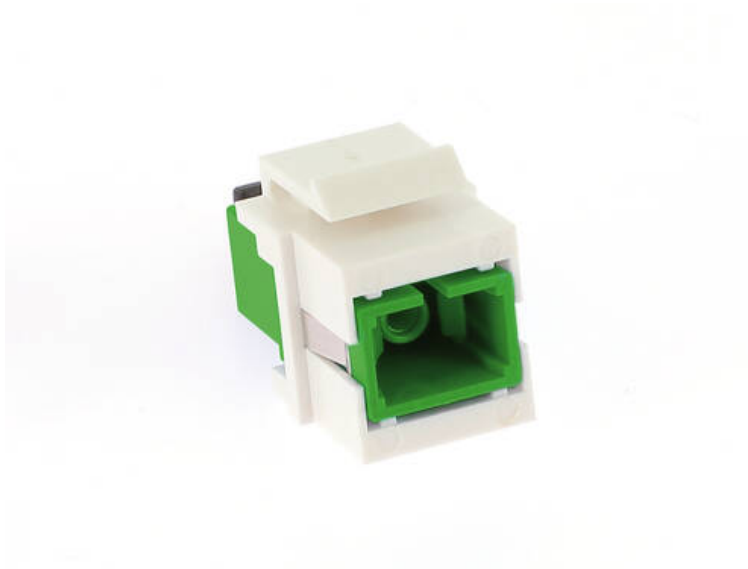

KEYSTONE white plastic adapter loaded with SC/APC Simplex singlemode OS2 green adapter (no flanges) + ceramic sleeve

GGM ADAPKEYSCA

This adaptor allow to mount an SC simplex or LC duplex adaptor in a keystone format on a patchpanel or a faceplate. Available already mounted in multimode or singlemode versions (SC or LC)

Article features

- Packaging : Individual packing

ETIM 10 features

- Suitable for number of couplings/adaptors : 1
- With coupling/adaptor : Yes
- Type of connector external : SC
- Type of connector interior : SC
- Fibre type : Single mode
- APC-version : Yes
- Colour : White