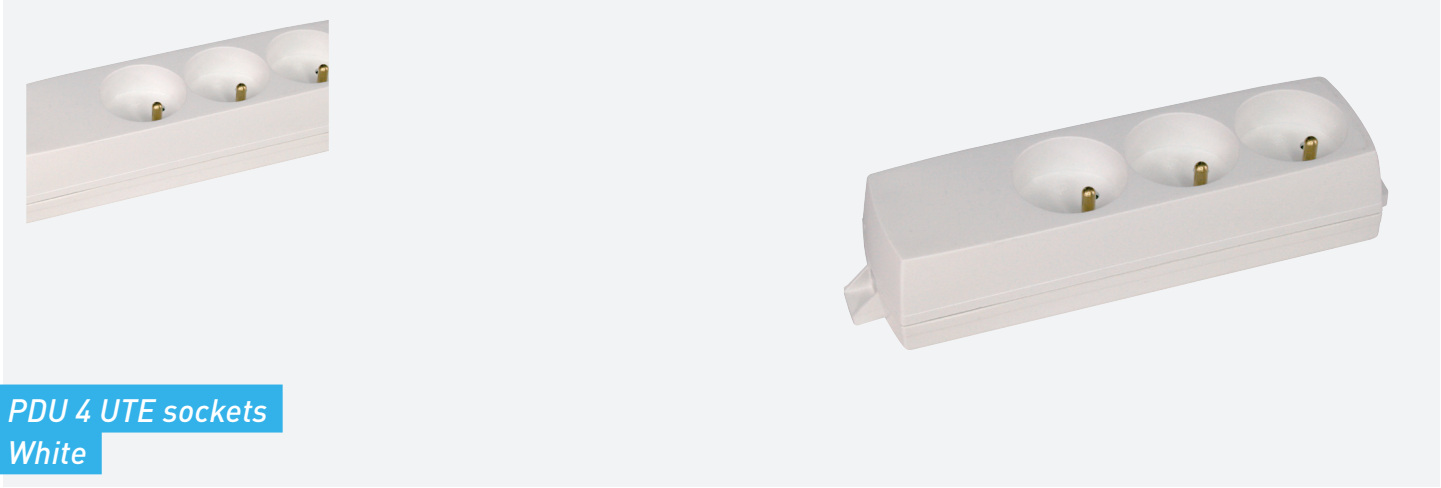

POWER DISTRIBUTION UNIT GGM 123TRI220F

PDU 4 UTE sockets
White

Allows to have power distribution unit integrated inside the wallmount cabinet in order to be able to power active equipments.

FEATURES

PART NUMBER	DESCRIPTION
GGM 123TRI220F	PDU 4 UTE sockets - White