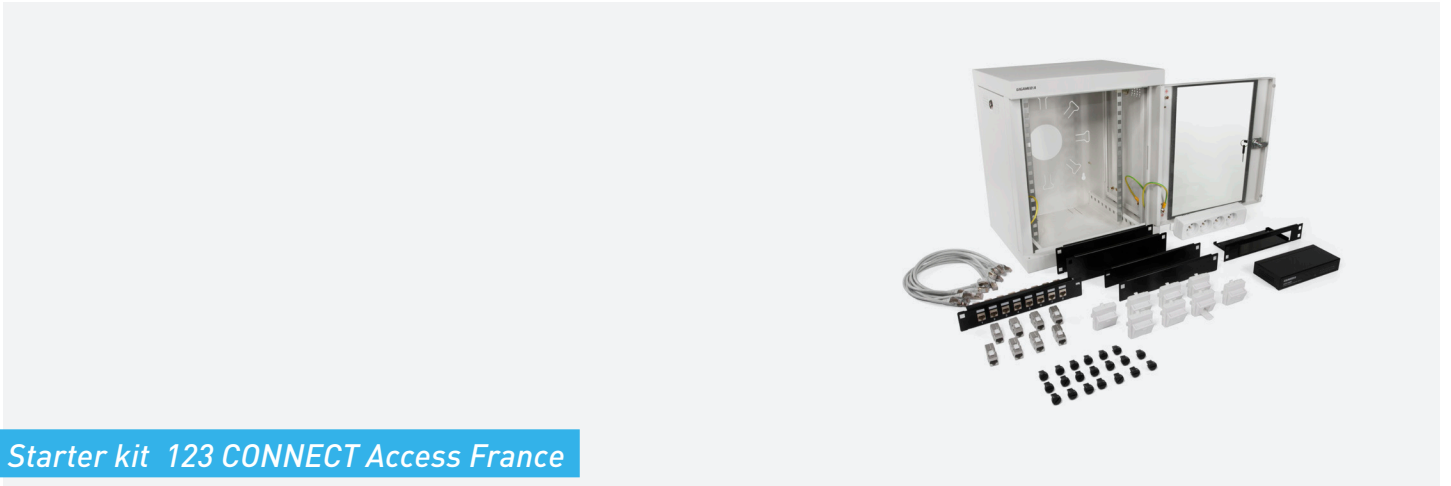

## STARTER KIT 123 CONNECT ACCESS

### GGM 123SKA

*Starter kit 123 CONNECT Access France*

Half as bulky as a 19» box, the 123 CONNECT box has been specially designed to fit into restricted environments. Components already packaged to carry out an installation of 8 substations (excluding cables).

#### COMPOSITION GGM 123SKA :

- ▶ 1 x Box 8 modules (GGM 123COF8B)
- ▶ 1 x Cat 6 8-Port STP Patch Panel (GGM 123P86FGMN)
- ▶ 8 x Cat6 S/FTP Patch Cord 0.5m (GGM CAT6S05M)
- ▶ 8 x RJ45 STP Cat 6 Core (GGM PRJC6STL)
- ▶ 8 x Inclined Plastron 45x45 1 port (GGM PL45IS)
- ▶ 1 x Switch 8 ports 10/100/1000 (GGM GS08 + GGM 123ADAPSWV2)
- ▶ 1 x UTE 2P+T 16A/250 V 3-socket headband (GGM 123TRI220F)
- ▶ 2 x 1.5 Module Shutter Panel (GGM 123P015UN)
- ▶ 2 x Shutter Panel 1 Module (GGM 123P01UN)
- ▶ 1 x Set of 20 Mounting Clips (GGM 123CLIP20N)