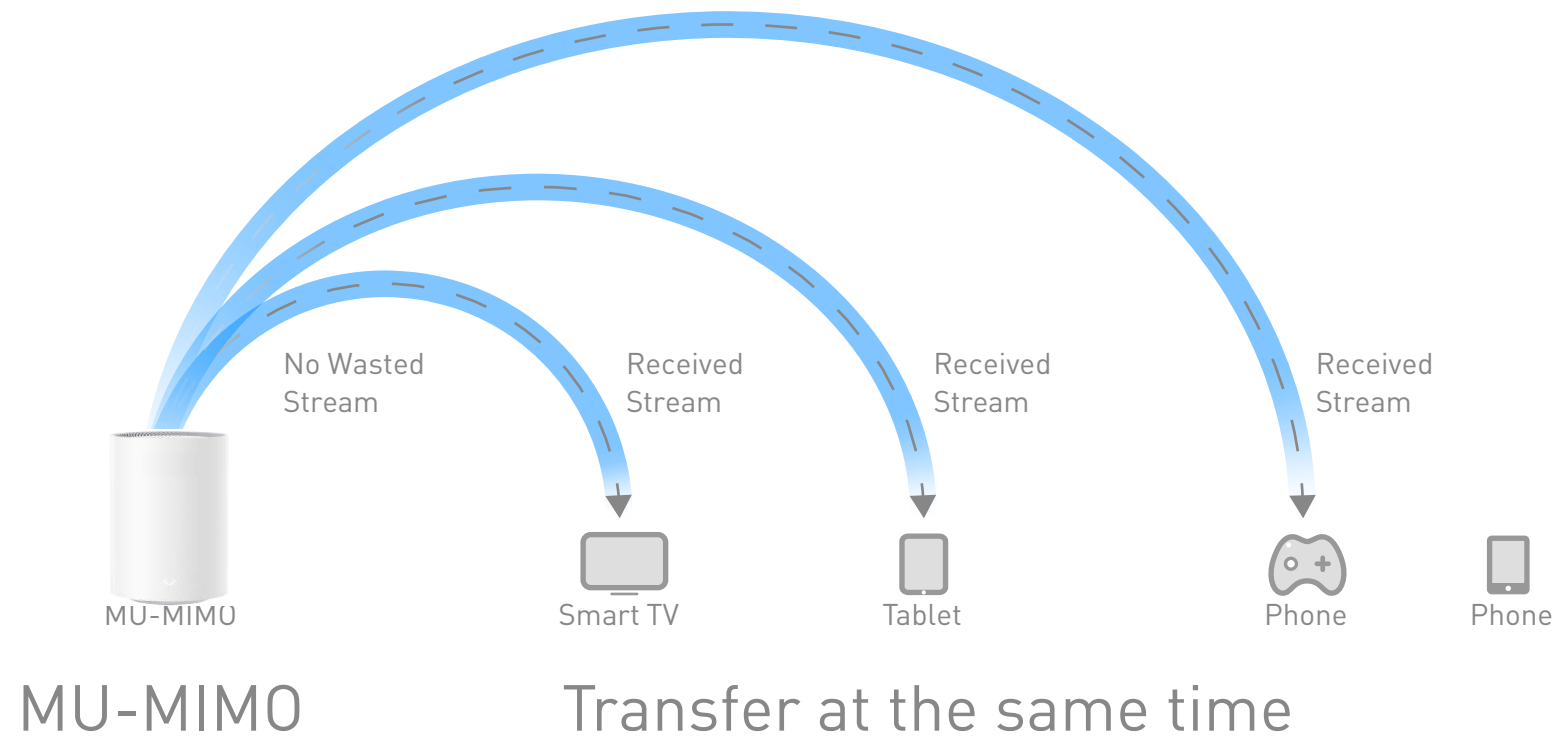

## Powerful Dual-Core Processor

Powerful Dual-Core CPU ensures smooth 4K UHD streaming to Smart TVs, mobile devices and gaming consoles without buffering.

Extensive Coverage: Beamforming, and five antennas combine to deliver focused reception to devices far away.