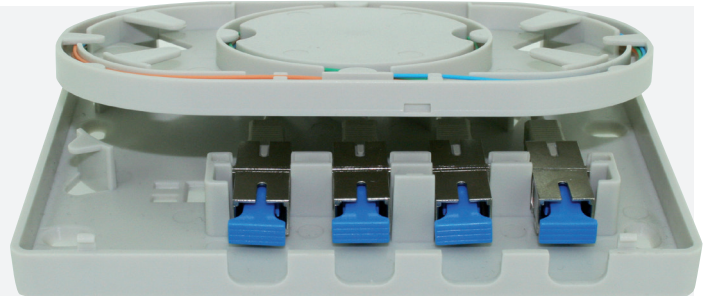

OPTIC TERMINAL SOCKET

GGM ONT4SCS

4 SC simplex empty wall-mount termination box
IP20

This optic terminal box allows you to connect up to 4 FO onto type SC simplex connectors.

FEATURES

Capacity :	4 fibers
Cable entry :	On the side for 5 mm cables
Operating temperature range :	From - 25 to 40°C
Weight (kg) :	0.14
Surface mounted :	Yes
Duct installation :	No
Floor box/Sub floor mounted :	No
Connection method :	Other
With adapters :	No
Number of connections :	4
Connector type :	SC
Colour :	Grey
RAL :	7035
Central plate :	No
Labeling zone :	No
Separate strain relief :	No
Fibre routing / Cable management :	Yes
Dust cover :	None

PART NUMBER	DESCRIPTION
GGM ONT4SCS	4 SC simplex empty wall-mount termination box, IP20