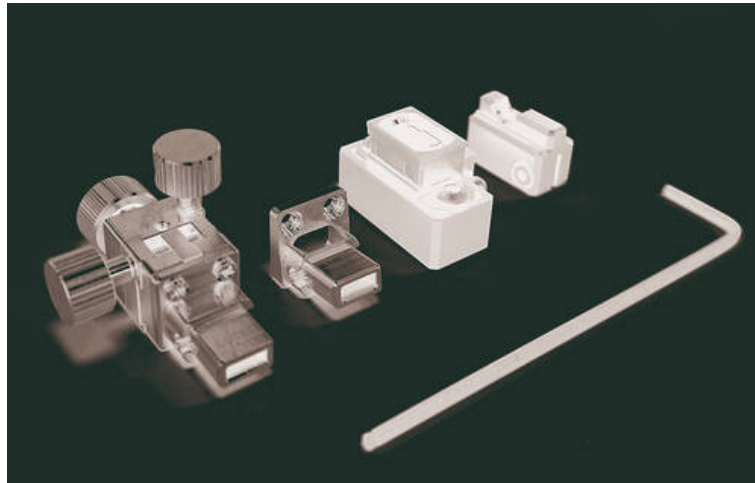

## GGM MPOTIPPCAPC

- Included : Adapters for 2.5 mm (st/SC/FC) 1.25 mm (LC) connectors
- Operating : With 3 LR44 bATteries (not included)
- Magnification : x200 (multimode)