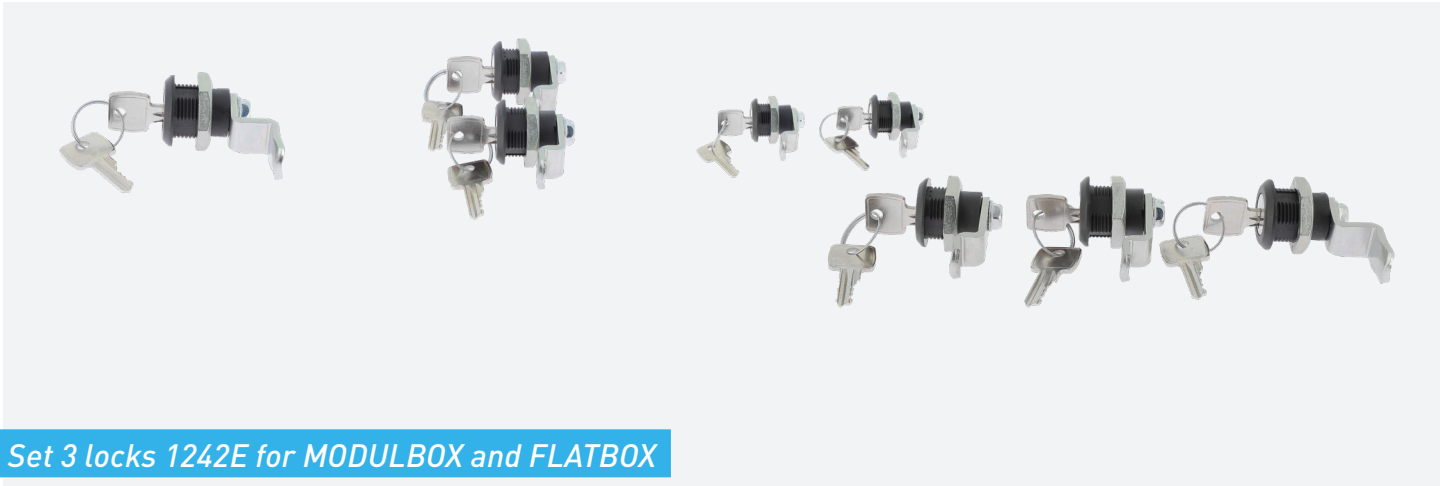

SETS LOCKS

GGM KS1242EMF

Set 3 locks 1242E for MODULBOX and FLATBOX

Allows you to replace all the locks of the wallmount cabinet (the one on the door + those on the side panels), by locks with numbers 405 / 455 / 1242E / 2433A or 2132A.

FEATURES

Locking system :	keys
Number of locking points :	1
Base material :	Steel
Key number :	1242E

PART NUMBER	DESCRIPTION
GGM KS1242EMF	Set 3 locks 1242E for MODULBOX and FLATBOX