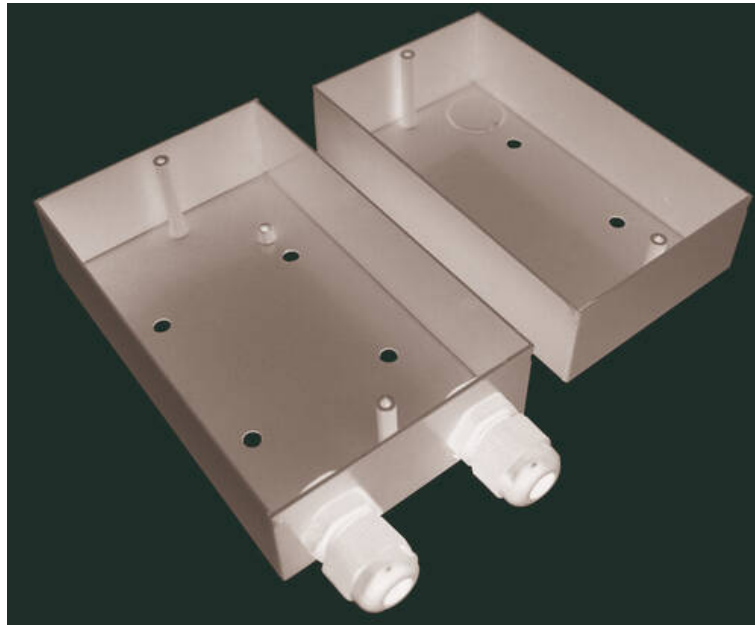

Recessed intercom box
GGM IPAIMBOX

Mounting box for recessed intercom IPA11 and IPA12

ETIM 8 features

- Mounting method : Flush mounted (plaster)
- Compatible with Apple HomeKit : No
- Compatible with Google Assistant : No
- Compatible with Amazon Alexa : No
- IFTTT support available : No