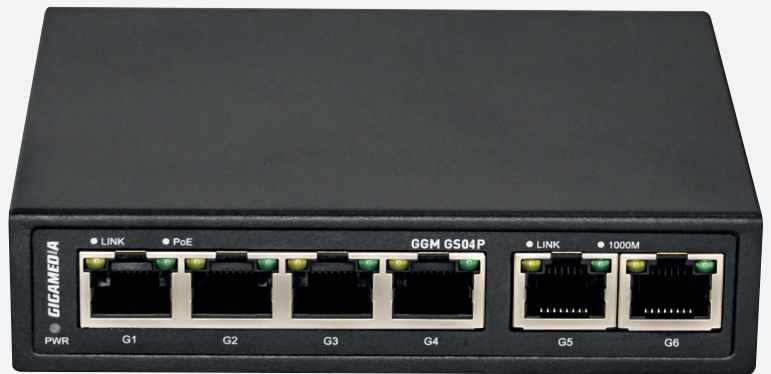

UNMANAGED SWITCH 10/100/1000 POE+ GGM GS04P

6-Port
10/100
Inc 4 PoE+ (64W)

The range of **GIGAMEDIA** unmanaged Gigabit PoE switches allow you to extend your network at lower cost while offering increased speed. Available in multiple formats, office or rack mounted, this range of switches is available in 4 to 24 port configurations.

In order to guarantee the reliability that is needed, the unmanaged **GIGAMEDIA** Gigabit switches have been rigorously tested. The high PoE capacity of 65W and 370W allows you to supply all the IP peripherals such as cameras, WiFi access points or IP telephones.

Number of ports PoE :	4
Max. PoE power :	65 W
Mounting method :	Desk type
Layer 2 :	No
Layer 3 :	No
Manageable :	No
Power over Ethernet (PoE) :	802.3 at (PoE+)
Degree of protection (IP) :	IP30
Compatible with Grade2TV according to XP-C 90-483 :	No
Compatible with Grade3TV according to XP-C 90-483 :	No