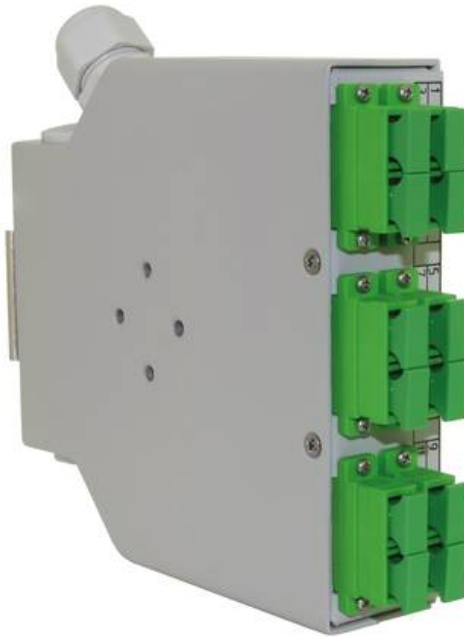

## DIN rail optical metal loaded with 6 SC/APC duplex singlemode green adapters with ceramic sleeve + splice tray

### GGM DINFO6SCASM

With compact design and easy installation, the GIGAMEDIA DINFO allows up to 12 fibres to be connected. It also allows the mixing of optical and electrical resources inside industrial panels.

#### Product features

- Protection (IP) : IP20
- DIN Rail mounting : Rear or aside
- Cable entries : X 2 AT the rear (cable gland pg 11)
- Fusion splice holder : IntegrATed
- Operating temperature : From -40°C to +70°C
- Dimensions (mm) : 35 x 125 x 133
- Weight (kg) : 0.65
- Colour : Grey
- Supplied accessories : 2 PG 11 cable glands
- Other connectors : On demand

#### ETIM 10 features

- Surface mounting : Yes
- Flush-mounted installation/built-in installation : Yes
- Duct installation : No
- Floor box/subfloor mounted : No
- Type of fastening : DIN rail (top hat rail)
- Type of connector : SC duplex
- Connector housing : Other
- Material connector housing : Metal