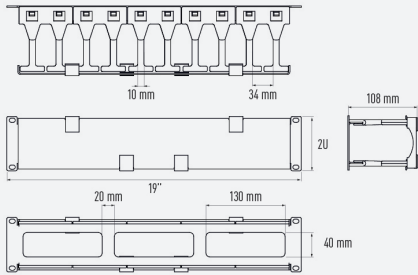

# 19" HIGH DENSITY DUCT CABLE MANAGEMENT PANEL

## GGM DCMPHD2N

**2 U**  
**Black**

Allows to manage horizontally the patch cords inside racks 19».

### FEATURES

<b>Format (pouce) :</b>	19"
<b>Height :</b>	2 U
<b>Duct dimensions :</b>	22 x 97 mm (H x D inside) for 1U type 62 x 97 mm (H x D inside) for 2U type
<b>RAL :</b>	9005 (Black)
<b>Fixing :</b>	On the front 19" mounting profiles
<b>Compatibility :</b>	Fits all 19" racks

### DESCRIPTION

19" high capacity duct cables management panel 2U - Black