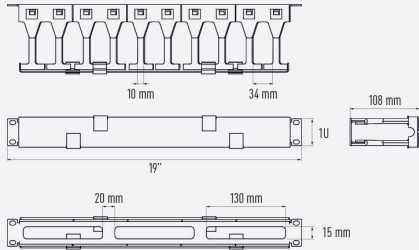

# 19" HIGH DENSITY DUCT CABLE MANAGEMENT PANEL

## GGM DCMPHD1N

**1 U**  
**Black**

Allows to manage horizontally the patch cords inside racks 19».

### FEATURES

<b>Format (pouce) :</b>	19"
<b>Height :</b>	1 U
<b>Duct dimensions :</b>	22 x 97 mm (H x D inside) for 1U type 62 x 97 mm (H x D inside) for 2U type
<b>RAL :</b>	9005 (Black)
<b>Fixing :</b>	On the front 19" mounting profiles
<b>Compatibility :</b>	Fits all 19" racks

PART NUMBER	DESCRIPTION
<b>GGM DCMPHD1N</b>	19" high capacity duct cables management panel 1U - Black