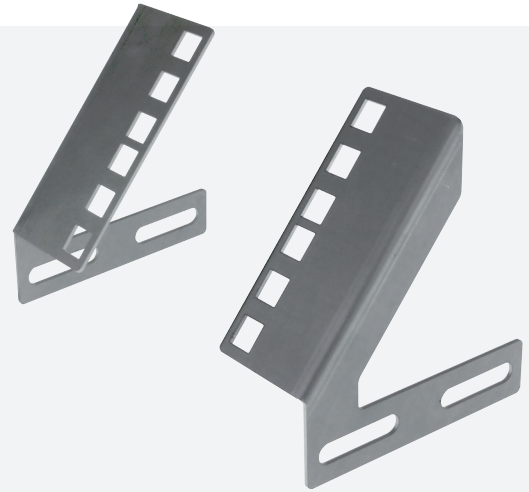

19" REAR SUPPORT FOR 19" CABLING WALLMOUNT CABINET EASEBOX

GGM COFS2UEB

Set of 2 rear 19" supports 2 U
Zinc plated

Allows to fix 19" PDU to the rear of the wallmount cabinet.

FEATURES

Height :	2 U
Perforations :	9,5 x 9,5 mm
Fixing :	On lateral frame rails
Compatibility :	Wallmount cabinets EASEBOX

PART NUMBER

DESCRIPTION

GGM COFS2UEB	Set of 2 rear 19" supports 2U - Zinc plated
---------------------	---