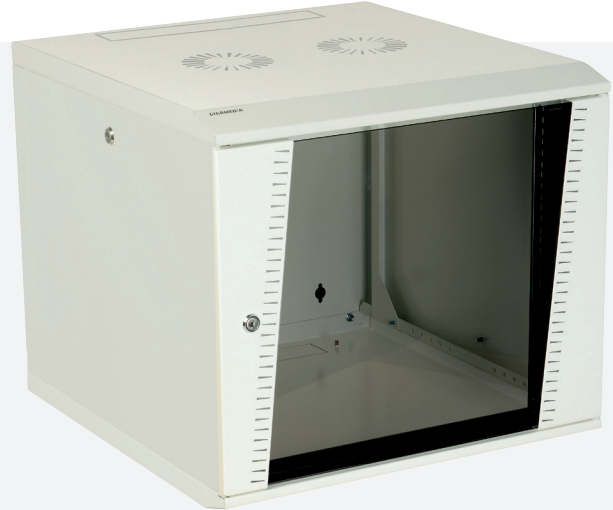

19" CABLING WALLMOUNT CABINET EASEBOX

GGM COF9U600EBB

9 U
600 mm depth
White

New color, white RAL 9010.
Removable door and side panels for easy access.

FEATURES

Type :	Side access
Frame :	Steel, mechanically screwed, Steel, mechanically screwed (To be disassembled)
Mounting profiles :	19" frame adjustable in depth (zinc plated)
Front door :	Reversible securit glass door with side profiles, can be opened up to 180°, locked by using key lock (N°333)
Side panels :	Removable for easier access, locked by using key lock (N°333)
Cable entries :	On the top and on the bottom
Ventilation :	Ventilation openings
Width :	600 mm
RAL :	9010 (White)
Protection :	IP 20
Load capacity :	50 kg
Earthing kit included :	Yes
Depth :	600 mm
Height :	507 mm

RÉFÉRENCE

GGM COF9U600EBB

DESCRIPTION

19" Wallmount cabinet EASEBOX 9U 600 mm depth - White