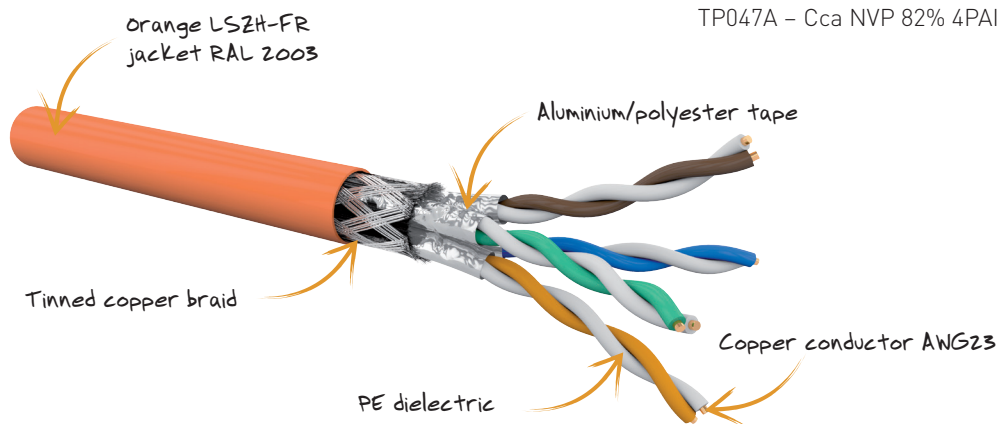

CAT7A S/FTP cable limiting fire propagation and meeting the latest requirements of international and European standards. This series of cables meets and exceeds the requirement of Augmented category 7 (CAT7A) and ISO 11801 or EN 50173 Class FA.

The overall shield and individual foil applied on each pair help to optimize NEXT Performance and ensure the user that field test results will show a 100 % Pass rate of installed links.

It is the ideal solution when deploying 10Gbits capable Network cabling infrastructure (i.e. 10GBASE-T) and ensures the user a high level of Fire performance.

### MECHANICAL CHARACTERISTICS

ITEM	JACKET	CONDUCTORS	INSULATION (MM)	EXTERNAL DIAMETER (MM)	GROSS WEIGHT (KG)	BENDING RADIUS (MM)	INSTALLATION TENSION (N)
4	LSZH-FR	AWG23	1,45	7,9	36	63,2	100

- ▶ Temperature rating:  
0 °C to +50 °C (installation)  
-20 °C to +60 °C (operating)
- ▶ Standards:  
ISO/IEC 11801 CAT7A, EN 50173 CAT7A,  
IEC 61156-5: Ed.2.
- ▶ Fire behaviour:  
EN 13501-6: Cca-s1a,d1,a1  
EN 50575, EN 50399, EN 60332-3

P/N	DESCRIPTION	PACKAGING
GGM C7ASF4PFRT5	CAT7A 4 pairs AWG23 S/FTP LSZH-FR - orange	Drum 500 m

CABLE MARKED

GIGAMEDIA EN 50173 CAT7A S/FTP LSZH-FR - C7ASF4PFR - TP047A - Cca NVP 82% 4PAIR 23AWG (batch #) (lot #) xxx M