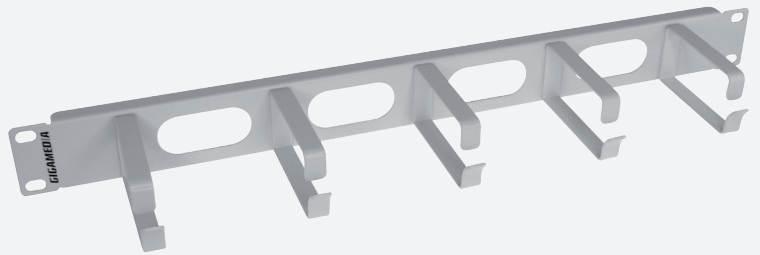

# 19" RINGS CABLE MANAGEMENT PANEL

## GGM ARPPCA1G

**1 U**  
**Grey**

Allows to manage horizontally the patch cords inside racks 19».

### FEATURES

|                          |  |
|--------------------------|--|
| <b>Format (pouce) :</b>  | 19"  |
| <b>Height in U :</b>     | 1 ou 2   |
| <b>Number of rings :</b> | 5  |
| <b>Ring dimensions :</b> | 38 x 73 mm (H x D inside) for 1U type 82 x 73 mm (H x D inside) for 2 U type |
| <b>RAL :</b>             | 7035 ou 9005   |
| <b>Fixing :</b>          | On the front 19" mounting profiles   |
| <b>Compatibility :</b>   | Fits all 19" racks   |
| <b>Height in u :</b>     | 1  |

### DESCRIPTION

19" Rings cables management panel 1U - Grey