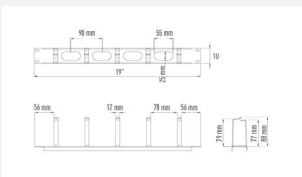

# 19" RINGS CABLE MANAGEMENT PANEL

## GGM ARPPCA1G

**1 U**  
**Grey**

Allows to manage horizontally the patch cords inside racks 19».

### FEATURES

|                          |  |
|--------------------------|--|
| <b>Format (pouce) :</b>  | 19"  |
| <b>Height in U :</b>     | 1 ou 2   |
| <b>Number of rings :</b> | 5  |
| <b>Ring dimensions :</b> | 38 x 73 mm (H x D inside) for 1U type 82 x 73 mm (H x D inside) for 2 U type |
| <b>RAL :</b>             | 7035 ou 9005   |
| <b>Fixing :</b>          | On the front 19" mounting profiles   |
| <b>Compatibility :</b>   | Fits all 19" racks   |
| <b>Height in u :</b>     | 1  |

### DESCRIPTION

19" Rings cables management panel 1U - Grey