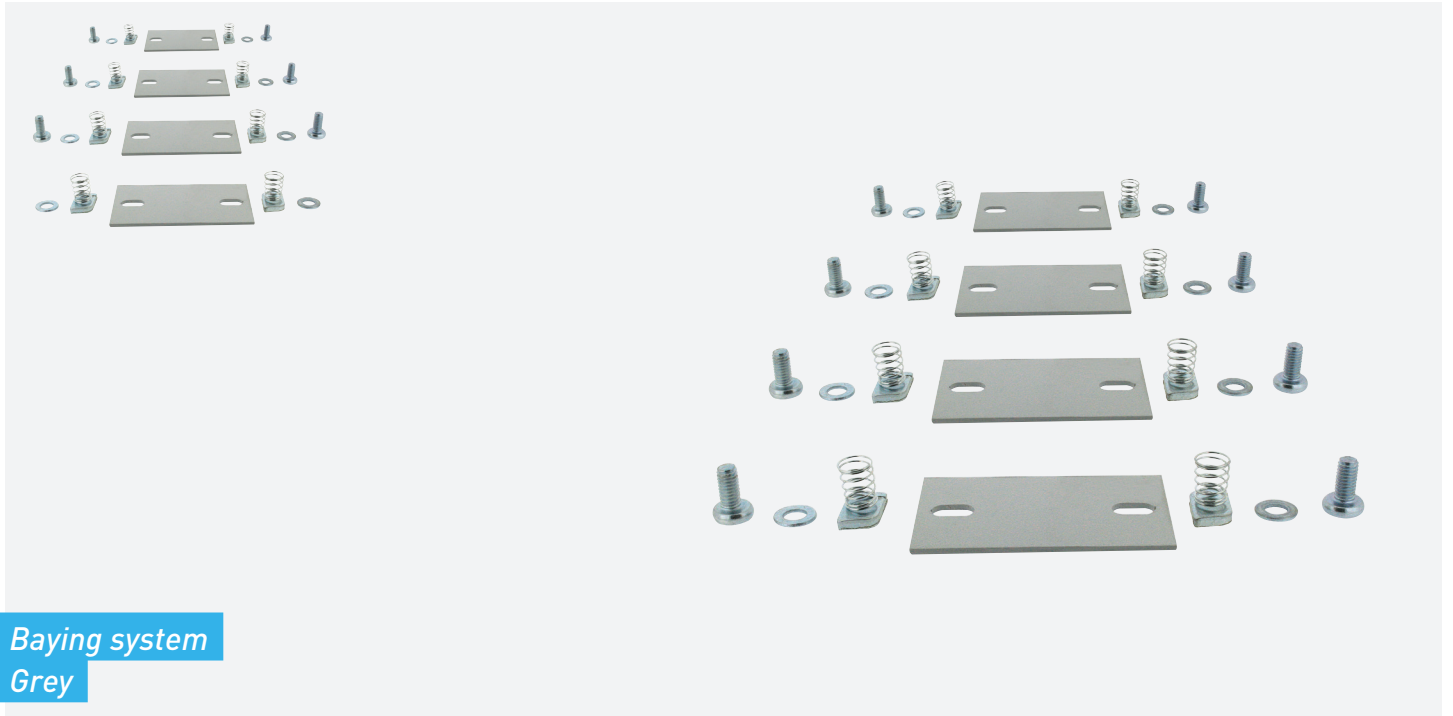

BAYING KIT GGM ALKJUXG

Baying system
Grey

Allows cabinets to be mechanically assembled together side by side.

FEATURES

RAL : 7035 (Grey)

Compatibility : Floor standing cabinets GIGARACK Type 250

PART NUMBER

DESCRIPTION

GGM ALKJUXG

Baying system - Grey