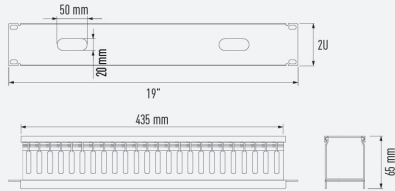

19" DUCT CABLE MANAGEMENT PANEL

GGM 628020200

2 U
Black

Allows to manage horizontally the patch cords inside racks 19».

FEATURES

Format (pouce) :	19"
Height :	2 U
Duct dimensions :	67 x 50 mm (H x D inside) for 2U type
RAL :	9005 (Black)
Fixing :	On the front 19" mounting profiles
Compatibility :	Fits all 19" racks

PART NUMBER	DESCRIPTION
GGM 628020200	19" Duct cables management panel 2U - Black