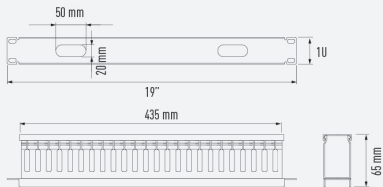

# 19" DUCT CABLE MANAGEMENT PANEL

GGM 628020100

**1 U**  
**Black**

Allows to manage horizontally the patch cords inside racks 19».

## FEATURES

<b>Format (pouce) :</b>	19"
<b>Height :</b>	1 U
<b>Duct dimensions :</b>	42 x 50 mm (H x D inside) for 1U
<b>RAL :</b>	9005 (Black)
<b>Fixing :</b>	On the front 19" mounting profiles
<b>Compatibility :</b>	Fits all 19" racks

PART NUMBER	DESCRIPTION
GGM 628020100	19" Duct cables management panel 1U - Black