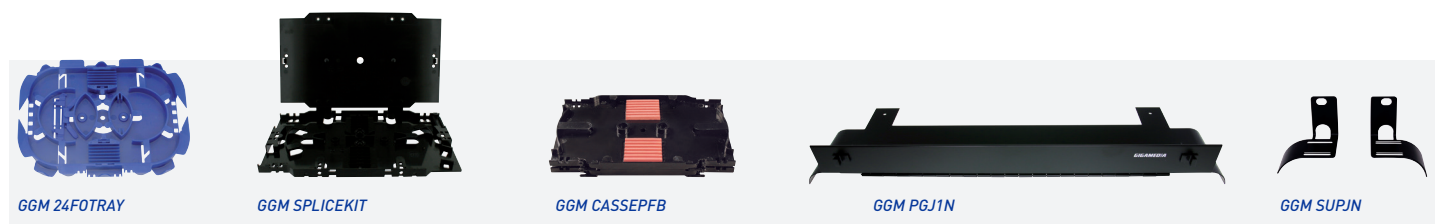

ADDITIONAL ACCESSORIES

P/N	DESCRIPTION
GGM 24FOTRAY	2x 12F fusion fibre splice tray
GGM SPLICEKIT	2x 6F fusion fibre splice tray
GGM CASSEPFB	2x 6F fusion economical fibre splice tray - base
GGM CASSEPFS	2x 6F fusion economical fibre splice tray - stackable
GGM PGJ1N	1U patchcord management guide
GGM SUPJN	Patchcord management guide supports (right & left side)