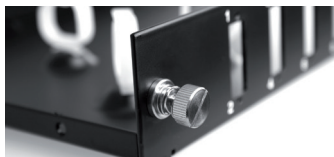

SLIDING EMPTY PATCH PANEL

GGM GMT0xx

(Spooling and cable fixation accessories supplied)

The GIGAMEDIA removable patch panel is an economical solution for installation up to 48 SC connections (96 in LC Quad).

Available in 12 or 24 ports for ST, FC, SC (simplex or duplex) and LC (duplex or quad) adapters in multimode or singlemode versions.

MAIN FEATURES

- ▶ Capacity: 12 to 48 fibres (96 FO with LC quad adapters)
- ▶ Sliding patch panel
- ▶ Convenient closing system with screwing clips
- ▶ Easy identification by numbers
- ▶ Convenient splice tray integration
- ▶ 6x cable tighteners
- ▶ Included: 6 fibre management clips, 2 PG13.5 cable glands, 10 cable ties)
- ▶ Black colour
- ▶ 2 x 3 cable entries at the back (2 x 23.5 mm, 2 x 21.5 mm & 2 x 20 mm)
- ▶ Dimensions: 483 [19"] x 224 x 44 [1U] mm (W x D x H)
- ▶ Weight: 2,3 kg