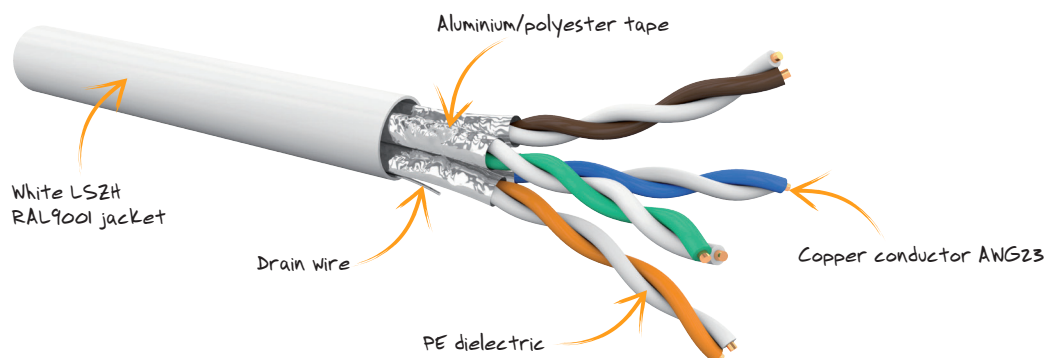

CAT6A U/FTP LSZH Dca CABLE

GGM C6AUF4PHFT5

APPLICATIONS

- ▶ IEEE802.3: 10GBase-T, 5GBase-T, 2.5GBase-T, 1000Base-T, 100Base-Tx, 10Base-T
- ▶ IEEE 802.3af/at/bt (PoE/PoE+/4PPoE)

This series of cables meets and exceeds the requirement of Augmented category 6 (CAT6A) and ISO 11801 or EN 50173 Class EA when associated with Gigamedia High Performance RJ45 jacks.

The individual shield applied on each pair helps to optimize NEXT Performance and ensure the user that field test results will show a 100% Pass rate of installed links.

It is the ideal solution when deploying 10 Gigabit/s and 4PPoE capable Network cabling infrastructure. Thanks to a 3P dedicated certificate, the user is guaranteed to use a CAT6A component cable that also has all the requested properties around Fire behavior : LSZH & Flame retardant.

MECHANICAL CHARACTERISTICS

- ▶ Jacket: LSZH
- ▶ Conductors: AWG23
- ▶ Insulation: 1.45 mm
- ▶ External diameter: 7.4 mm
- ▶ Bending radius (operationnal): 4 x OD
- ▶ Bending radius (installation): 8 x OD
- ▶ Installation tension: 80 N
- ▶ Temperature rating:
 - 0 °C to +50 °C (installation)
 - 20 °C to +60 °C (operation)
- ▶ Standards:
 - ANSI/TIA-568.2-D (CAT6A), EN50173 CAT6A, ISO/IEC11801 2nd Ed. Amd 2 CAT6A, IEC 61156-5: Ed.2.0
- ▶ Fire behaviour: EN 13501-6: Dca-s2, d2, a1 EN 50575, EN 50399, EN 60332-1

- ▶ Segregation class D
- ▶ Velocity of propagation: 74 %

P/N	DESCRIPTION		
GGM C6AUF4PHFT5	4 pairs CAT6A U/FTP AWG23 LSZH Dca	White	500 m drum
GGM C6AUF2X4HFT5	2x4 pairs CAT6A U/FTP AWG23 LSZH Dca	White	500 m drum