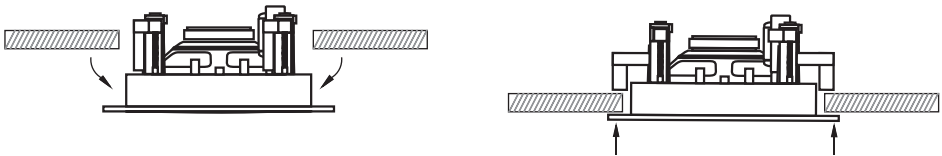

Dimension

Installation

- Step 1 :** With measurement tools needed to detect speaker hole, and then open a hole in the ceiling, and then through the open well hole wiring connected to the speaker on.
- Step 2 :** Of the mask opening speaker.
- Step 3 :** Speakers installed in the ceiling and fixed. So close to the edge of the ceiling speakers, rotating clockwise and tighten the screws.

Specifications

Model	GGM PABC620PCF
Power Taps @100V	2.5 W / 5 W / 10 W / 20 W
Power Taps @70V	1.25 W / 2.5 W / 5 W / 10 W
Impedance	Black: Com / Blue: 4 k Ω / Red: 2 k Ω / Green: 1 k Ω / White: 500 Ω
SPL (1W/1m)	92 dB
Freq. resp.	70-20 kHz
Cutout size	208 mm
Dimensions	232x90 mm
Weight	1.2 kg