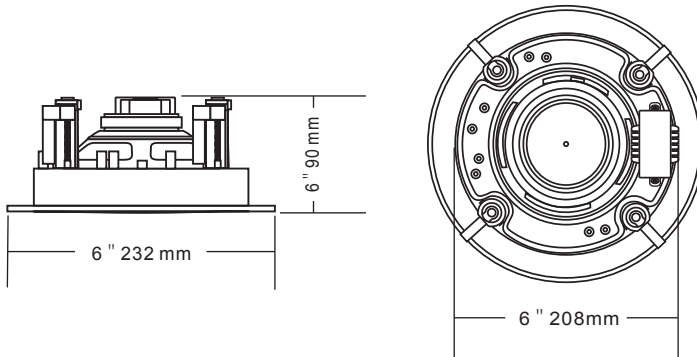

Dimension

Installation

- Step 1 :** With measurement tools needed to detect speaker hole, and then open a hole in the ceiling, and then through the open well hole wiring connected to the speaker on.
- Step 2 :** Of the mask opening speaker.
- Step 3 :** Speakers installed in the ceiling and fixed. So close to the edge of the ceiling speakers, rotating clockwise and tighten the screws.

Specifications

Model	GGM PABC620PCF
Power Taps @100V	2.5 W / 5 W / 10 W / 20 W
Power Taps @70V	1.25 W / 2.5 W / 5 W / 10 W
Impedance	Black: Com / Blue: 4 k Ω / Red: 2 k Ω / Green: 1 k Ω / White: 500 Ω
SPL (1W/1m)	92 dB
Freq. resp.	70-20 kHz
Cutout size	208 mm
Dimensions	232x90 mm
Weight	1.2 kg