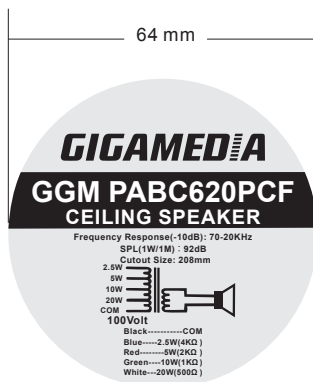

Specifications

Model	GGM PABC620PCF
Power Taps @100V	2.5 W / 5 W / 10 W / 20 W
Power Taps @70V	1.25 W / 2.5 W / 5 W / 10 W
Impedance	Black: Com / Blue: 4 kΩ / Red: 2 kΩ / Green: 1 kΩ / White: 500 Ω
SPL (1W/1m)	92 dB
Freq. resp.	70-20 kHz
Cutout size	208 mm
Dimensions	232x90 mm
Weight	1.2 kg

Label stickers

Directive Batteries

This product contains batteries. The logo indicates that they should not be thrown in the trash or landfill. Batteries may contain substances that may be hazardous to human health and the environment and heavy metals that have the following designations: Cd = Cadmium, Hg = Mercury, Pb = Lead. To facilitate the treatment and recycling of used batteries, you can return them to your dealer, deposit them in a collection bin provided for this purpose or return them to your municipal waste which is obliged to recover them.

This product ref: GGM PABC620PCF bears the CE mark which certifies its conformity with the directives LVD 2014/35/EU ; EMC 2014/30/EU and RoHS 2011/65/EU. Compliance has been assessed in accordance with applicable standards in effect.